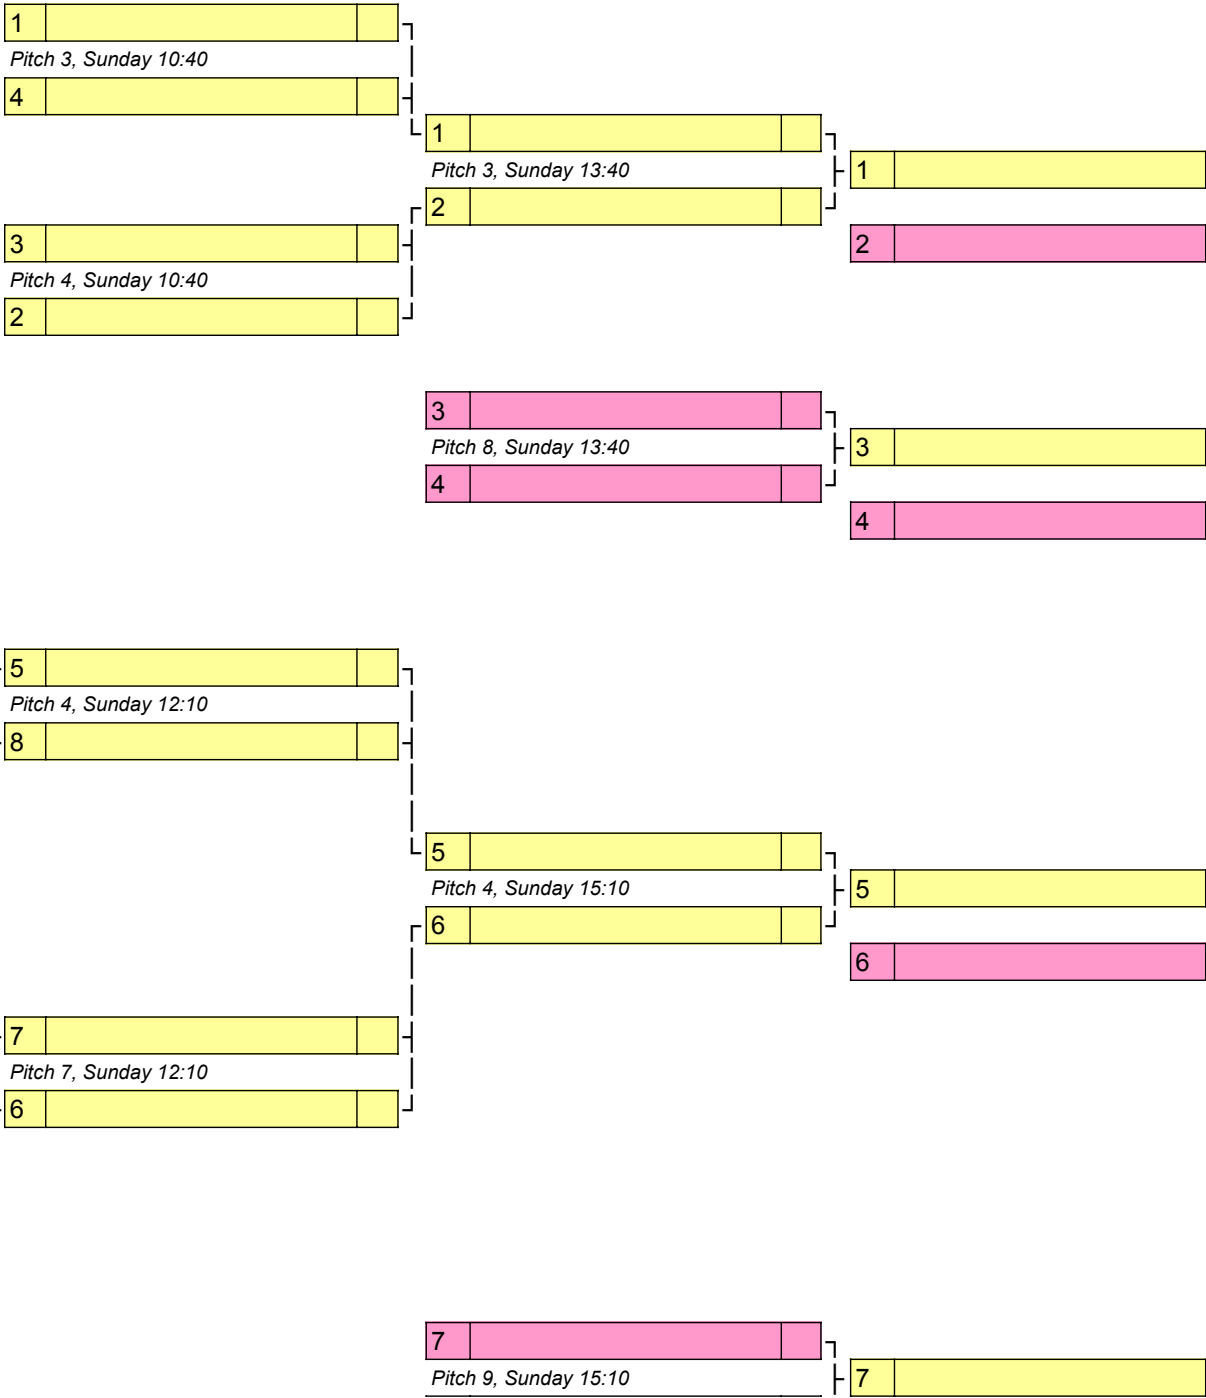

E	Team	Score	Score	Team	
E1vE3	Guildford 1		v	Sheffield Steal	<i>Saturday, 10:50 - Pitch 3</i>
E2vE4	GBU24 Red		v	Jabba the Huck	<i>Saturday, 10:50 - Pitch 4</i>
E2vE3	GBU24 Red		v	Sheffield Steal	<i>Saturday, 13:50 - Pitch 1</i>
E1vE4	Guildford 1		v	Jabba the Huck	<i>Saturday, 13:50 - Pitch 2</i>
E1vE2	Guildford 1		v	GBU24 Red	<i>Saturday, 16:50 - Pitch 7</i>
E3vE4	Sheffield Steal		v	Jabba the Huck	<i>Saturday, 16:50 - Pitch 8</i>

Final Standings		
1E	11	
2E	14	
3E	20	
4E	21	

F	Team	Score	Score	Team	
F1vF3	Cosmic Manatees		v	Thundering Herd 2	<i>Saturday, 09:20 - Pitch 3</i>
F2vF4	Cambridge Ultimate		v	Black Sheep 1	<i>Saturday, 09:20 - Pitch 4</i>
F2vF3	Cambridge Ultimate		v	Thundering Herd 2	<i>Saturday, 12:20 - Pitch 1</i>
F1vF4	Cosmic Manatees		v	Black Sheep 1	<i>Saturday, 12:20 - Pitch 2</i>
F1vF2	Cosmic Manatees		v	Cambridge Ultimate	<i>Saturday, 15:20 - Pitch 1</i>
F3vF4	Thundering Herd 2		v	Black Sheep 1	<i>Saturday, 15:20 - Pitch 2</i>

Final Standings		
1F	12	
2F	13	
3F	19	
4F	22	

G	Team	Score	Score	Team	
G1vG3	Flyght Club		v	Black Sheep 2	<i>Saturday, 09:20 - Pitch 9</i>
G2vG3	Sneekys Light		v	Black Sheep 2	<i>Saturday, 10:50 - Pitch 9</i>
G1vG2	Flyght Club		v	Sneekys Light	<i>Saturday, 12:20 - Pitch 9</i>

Final Standings		
1G	25	
2G	32	
3G	34	

H	Team	Score	Score	Team	
H1vH3	York City Ultimate		v	Brixton	<i>Saturday, 09:20 - Pitch 10</i>
H2vH3	Merseyside Mixed		v	Brixton	<i>Saturday, 10:50 - Pitch 10</i>
H1vH2	York City Ultimate		v	Merseyside Mixed	<i>Saturday, 12:20 - Pitch 10</i>

Final Standings		
1H	26	
2H	31	
3H	33	

J	Team	Score	Score	Team	
J1vJ3	Sneekys Dark		v	DUF	<i>Saturday, 09:20 - Pitch 8</i>
J2vJ3	The Brown 1		v	DUF	<i>Saturday, 10:50 - Pitch 8</i>
J1vJ2	Sneekys Dark		v	The Brown 1	<i>Saturday, 12:20 - Pitch 8</i>

Final Standings		
1J	27	
2J	30	
3J	36	

K	Team	Score	Score	Team	
K1vK3	Reading Ultimate 2		v	The Brown 2	<i>Saturday, 09:20 - Pitch 7</i>
K2vK3	OX4D		v	The Brown 2	<i>Saturday, 10:50 - Pitch 7</i>
K1vK2	Reading Ultimate 2		v	OX4D	<i>Saturday, 12:20 - Pitch 7</i>

Final Standings		
1K	28	
2K	29	
3K	35	

Brackets