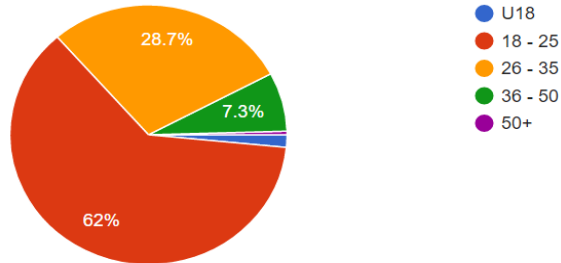

Summary of Survey Responses

What is your current age? (450 responses)