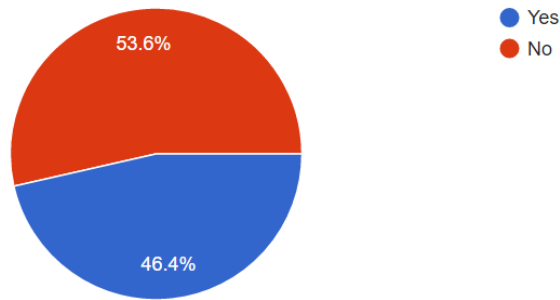

Coach Education was the next highest priority for the people that responded to the survey. So far in 2017, we have delivered Coaching courses in Lincoln, Bangor, Reading, Nottingham, Burton and Newcastle; with courses in [London](#) and [Glasgow](#) to come in the next few weeks. We're planning workshops for the rest of the year right now, so if your club would benefit from a coaching workshop in your area please [contact us](#).

Summary of Survey Responses

What is your current age? (450 responses)

Please indicate your gender (450 responses)

How long have you been playing Ultimate? (450 responses)

Do you currently play? (450 responses)

Are you or have you recently (in the last 3 years) been a coach? (450 responses)

Please select the correct box to indicate how important you think each area should be to UK Ultimate:

Please rank the areas in the order of what you think should be most important to least important for UK Ultimate: