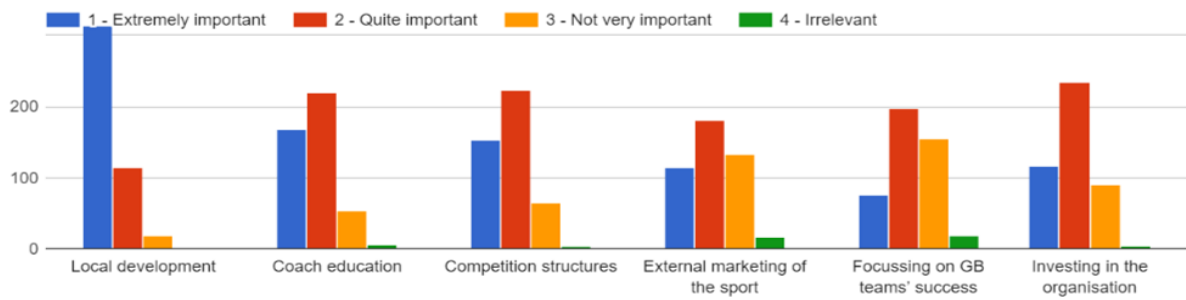

Please select the correct box to indicate how important you think each area should be to UK Ultimate: