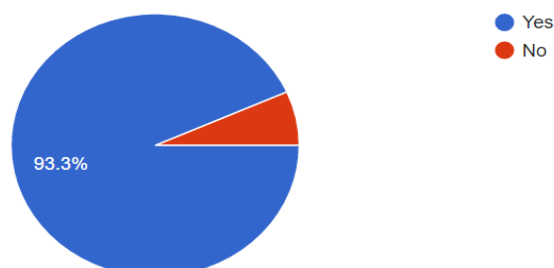

Coach Education was the next highest priority for the people that responded to the survey. So far in 2017, we have delivered Coaching courses in Lincoln, Bangor, Reading, Nottingham, Burton and Newcastle; with courses in [London](#) and [Glasgow](#) to come in the next few weeks. We're planning workshops for the rest of the year right now, so if your club would benefit from a coaching workshop in your area please [contact us](#).

Summary of Survey Responses

What is your current age? (450 responses)

Please indicate your gender (450 responses)

How long have you been playing Ultimate? (450 responses)

Do you currently play? (450 responses)

Are you or have you recently (in the last 3 years) been a coach? (450 responses)

Please select the correct box to indicate how important you think each area should be to UK Ultimate:

Please rank the areas in the order of what you think should be most important to least important for UK Ultimate: