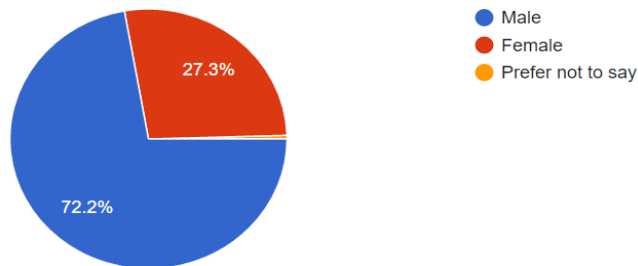

UKU has responsibility for all of the areas that were identified in the survey (and more). The goal was to try to gauge the community's view of where we should be prioritising effort and investment. There also seems to be enthusiasm for further consultation through online surveys, webinars and perhaps some in-person meetings. Thanks in advance - we will be taking you up on that and if you haven't seen it please note we have a [survey](#) running about the timing of Mixed Tour versus that of Open/Women's Tour.

Summary of Survey Responses

What is your current age? (450 responses)

Please indicate your gender (450 responses)

How long have you been playing Ultimate? (450 responses)

Do you currently play? (450 responses)