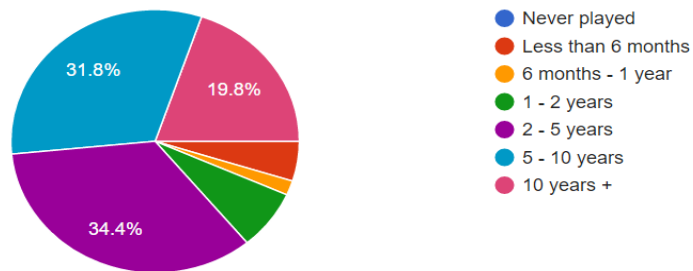

Summary of Survey Responses

What is your current age? (450 responses)

Please indicate your gender (450 responses)

How long have you been playing Ultimate? (450 responses)

Do you currently play? (450 responses)