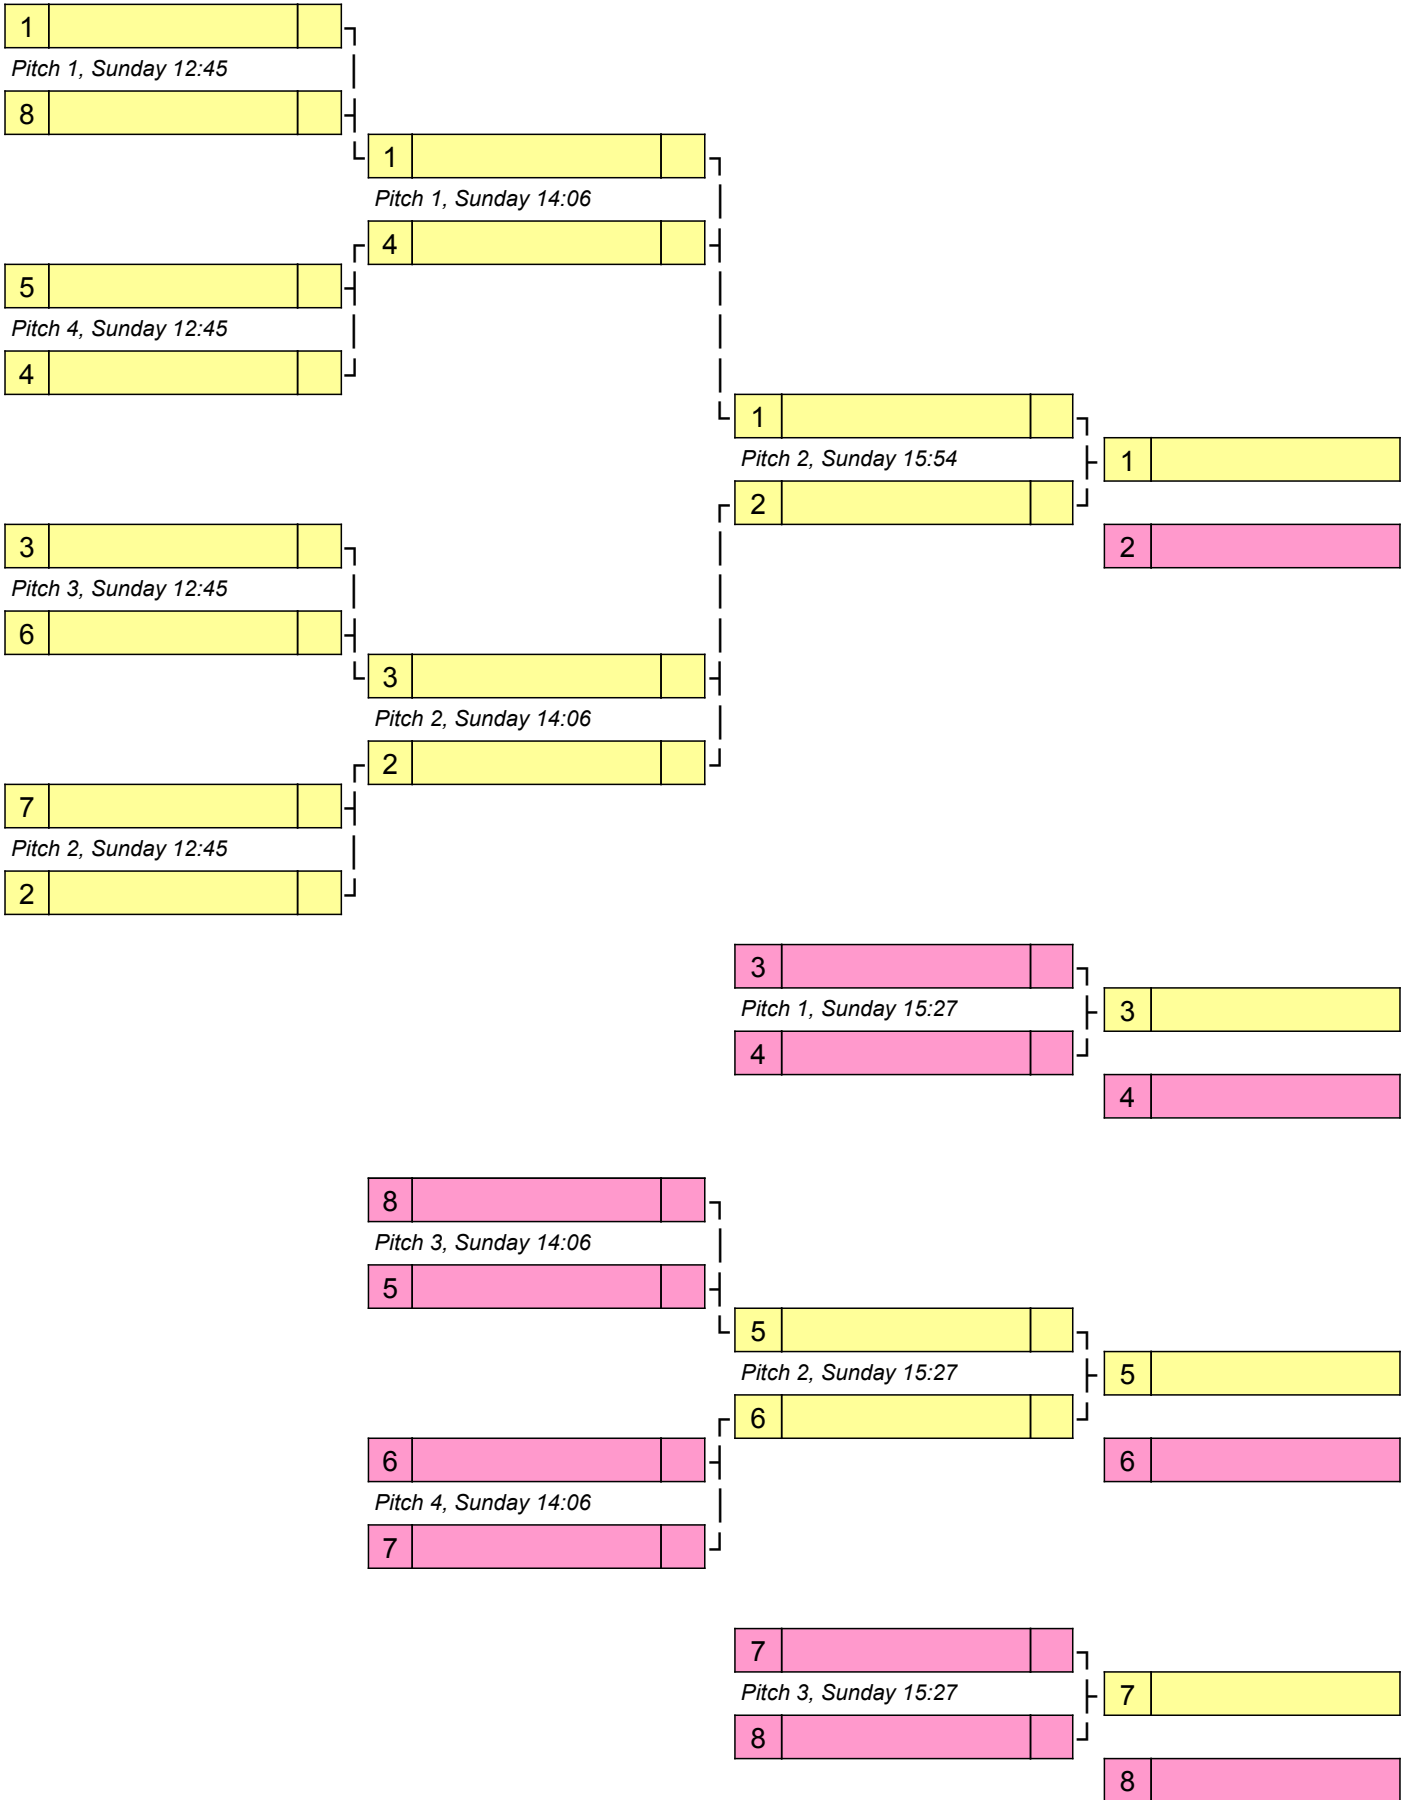

Bracket Play

9

Pitch 1, Sunday 12:18

16

9

Pitch 1, Sunday 13:39

12

13