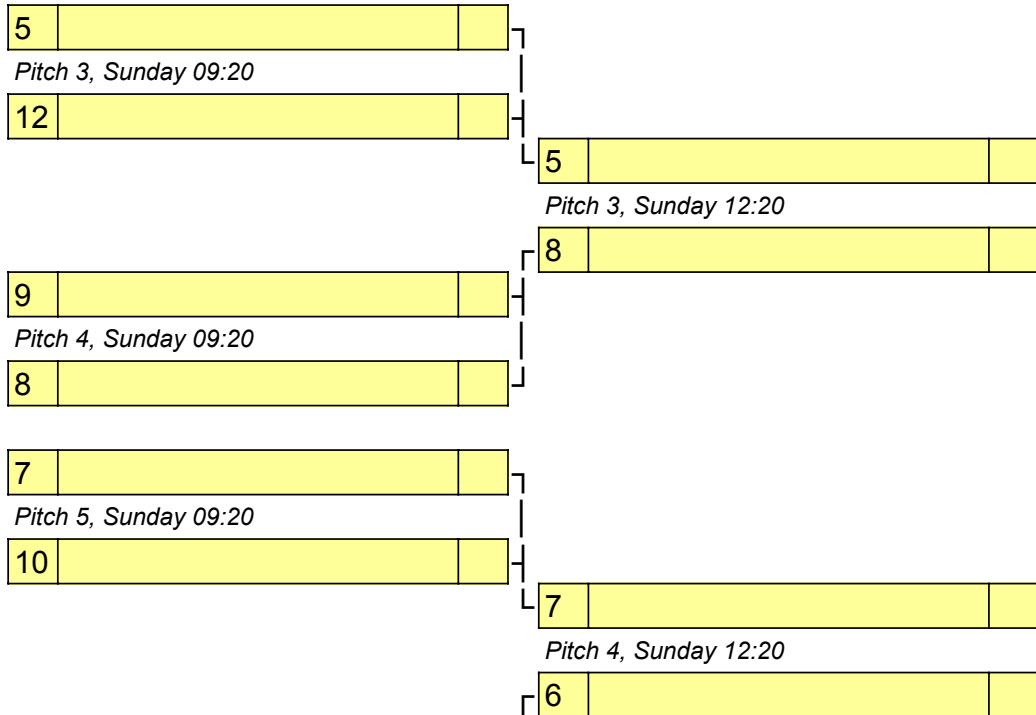

L	Team	Score	v	Score	Team	
L1vL3	South Wales Storm		v		Bournemouth Heat	<i>Saturday, 09:00 - Pitch 11</i>
L2vL5	Dragon Drizzle		v		Skunks	<i>Saturday, 09:00 - Pitch 12</i>
L1vL5	South Wales Storm		v		Skunks	<i>Saturday, 10:15 - Pitch 11</i>
L2vL4	Dragon Drizzle		v		Down to Flick	<i>Saturday, 10:15 - Pitch 12</i>
L3vL4	Bournemouth Heat		v		Down to Flick	<i>Saturday, 11:30 - Pitch 12</i>
L1vL2	South Wales Storm		v		Dragon Drizzle	<i>Saturday, 12:45 - Pitch 11</i>
L3vL5	Bournemouth Heat		v		Skunks	<i>Saturday, 12:45 - Pitch 12</i>
L1vL4	South Wales Storm		v		Down to Flick	<i>Saturday, 14:00 - Pitch 11</i>
L2vL3	Dragon Drizzle		v		Bournemouth Heat	<i>Saturday, 15:15 - Pitch 11</i>
L4vL5	Down to Flick		v		Skunks	<i>Saturday, 15:15 - Pitch 12</i>

Final Standings

1L	35	
2L	38	
3L	44	
4L	45	
5L	51	

M	Team	Score	v	Score	Team	
M2vM4	Brixton		v		Guildford 2	<i>Saturday, 09:00 - Pitch 10</i>
M1vM3	The Brown		v		Red Leicester Ultimate	<i>Saturday, 09:00 - Pitch 9</i>
M1vM4	The Brown		v		Guildford 2	<i>Saturday, 12:00 - Pitch 1</i>
M2vM3	Brixton		v		Red Leicester Ultimate	<i>Saturday, 12:00 - Pitch 2</i>
M1vM2	The Brown		v		Brixton	<i>Saturday, 13:30 - Pitch 1</i>
M3vM4	Red Leicester Ultimate		v		Guildford 2	<i>Saturday, 13:30 - Pitch 2</i>

Final Standings

1M	36	
2M	37	
3M	43	
4M	46	

Brackets