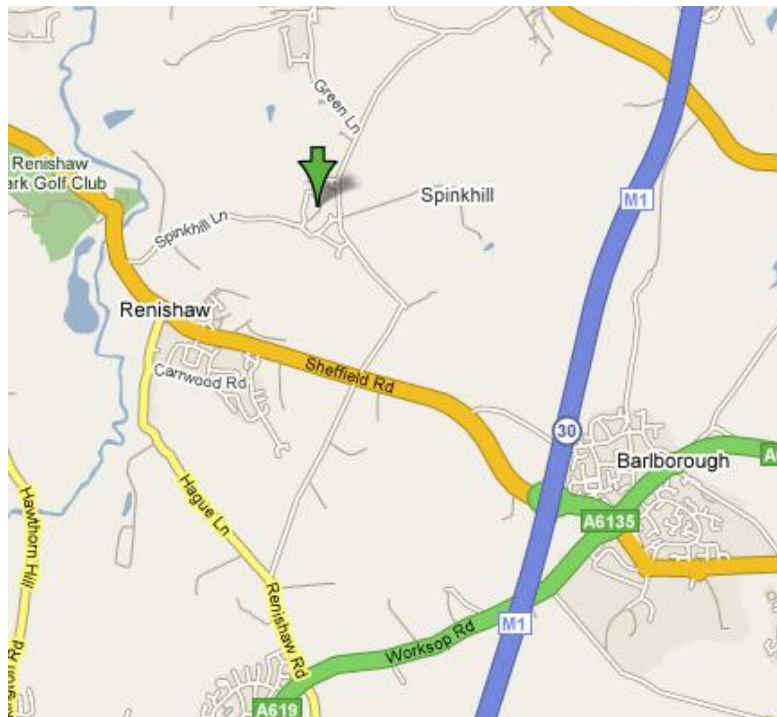

MOUNT ST MARY'S COLLEGE

SPORTS: Lacrosse & Ultimate Frisbee

ADDRESS: Mount St Mary's College, Spinkhill, Sheffield, S21 3YL

TEL: 01246 433 388

WEBSITE: www.msmcollege.co.uk

DIRECTIONS: From North:

On M18 or M1 from North keep to lanes marked London/Nottingham. Do not turn off for Sheffield. Proceed to Junction 30(M1), then as below.

From South:

Exit M1 at Junction 30.

From Junction 30 (M1):

Take A6135, signposted Eckington. Take the Spinkhill turn off (1/2 mile) to right. As you ascend the hill towards Spinkhill Village take the second turning on the left. Proceed through the village and turn right by the church with the spire.

From City Centre:

Take the A6135/Duke Street out of the City Centre and follow it for approximately 6 miles. Pass Renshaw Park Golf Club and turn left into Spinkhill Lane, following the directions through the village above.

MAP:

PARKING: There is free parking available at Mount St Mary's College

CATERING: Lacrosse – Match teas will be available for teams. Hot and cold drinks will be available.
Ultimate – Packed lunch available for competitors.