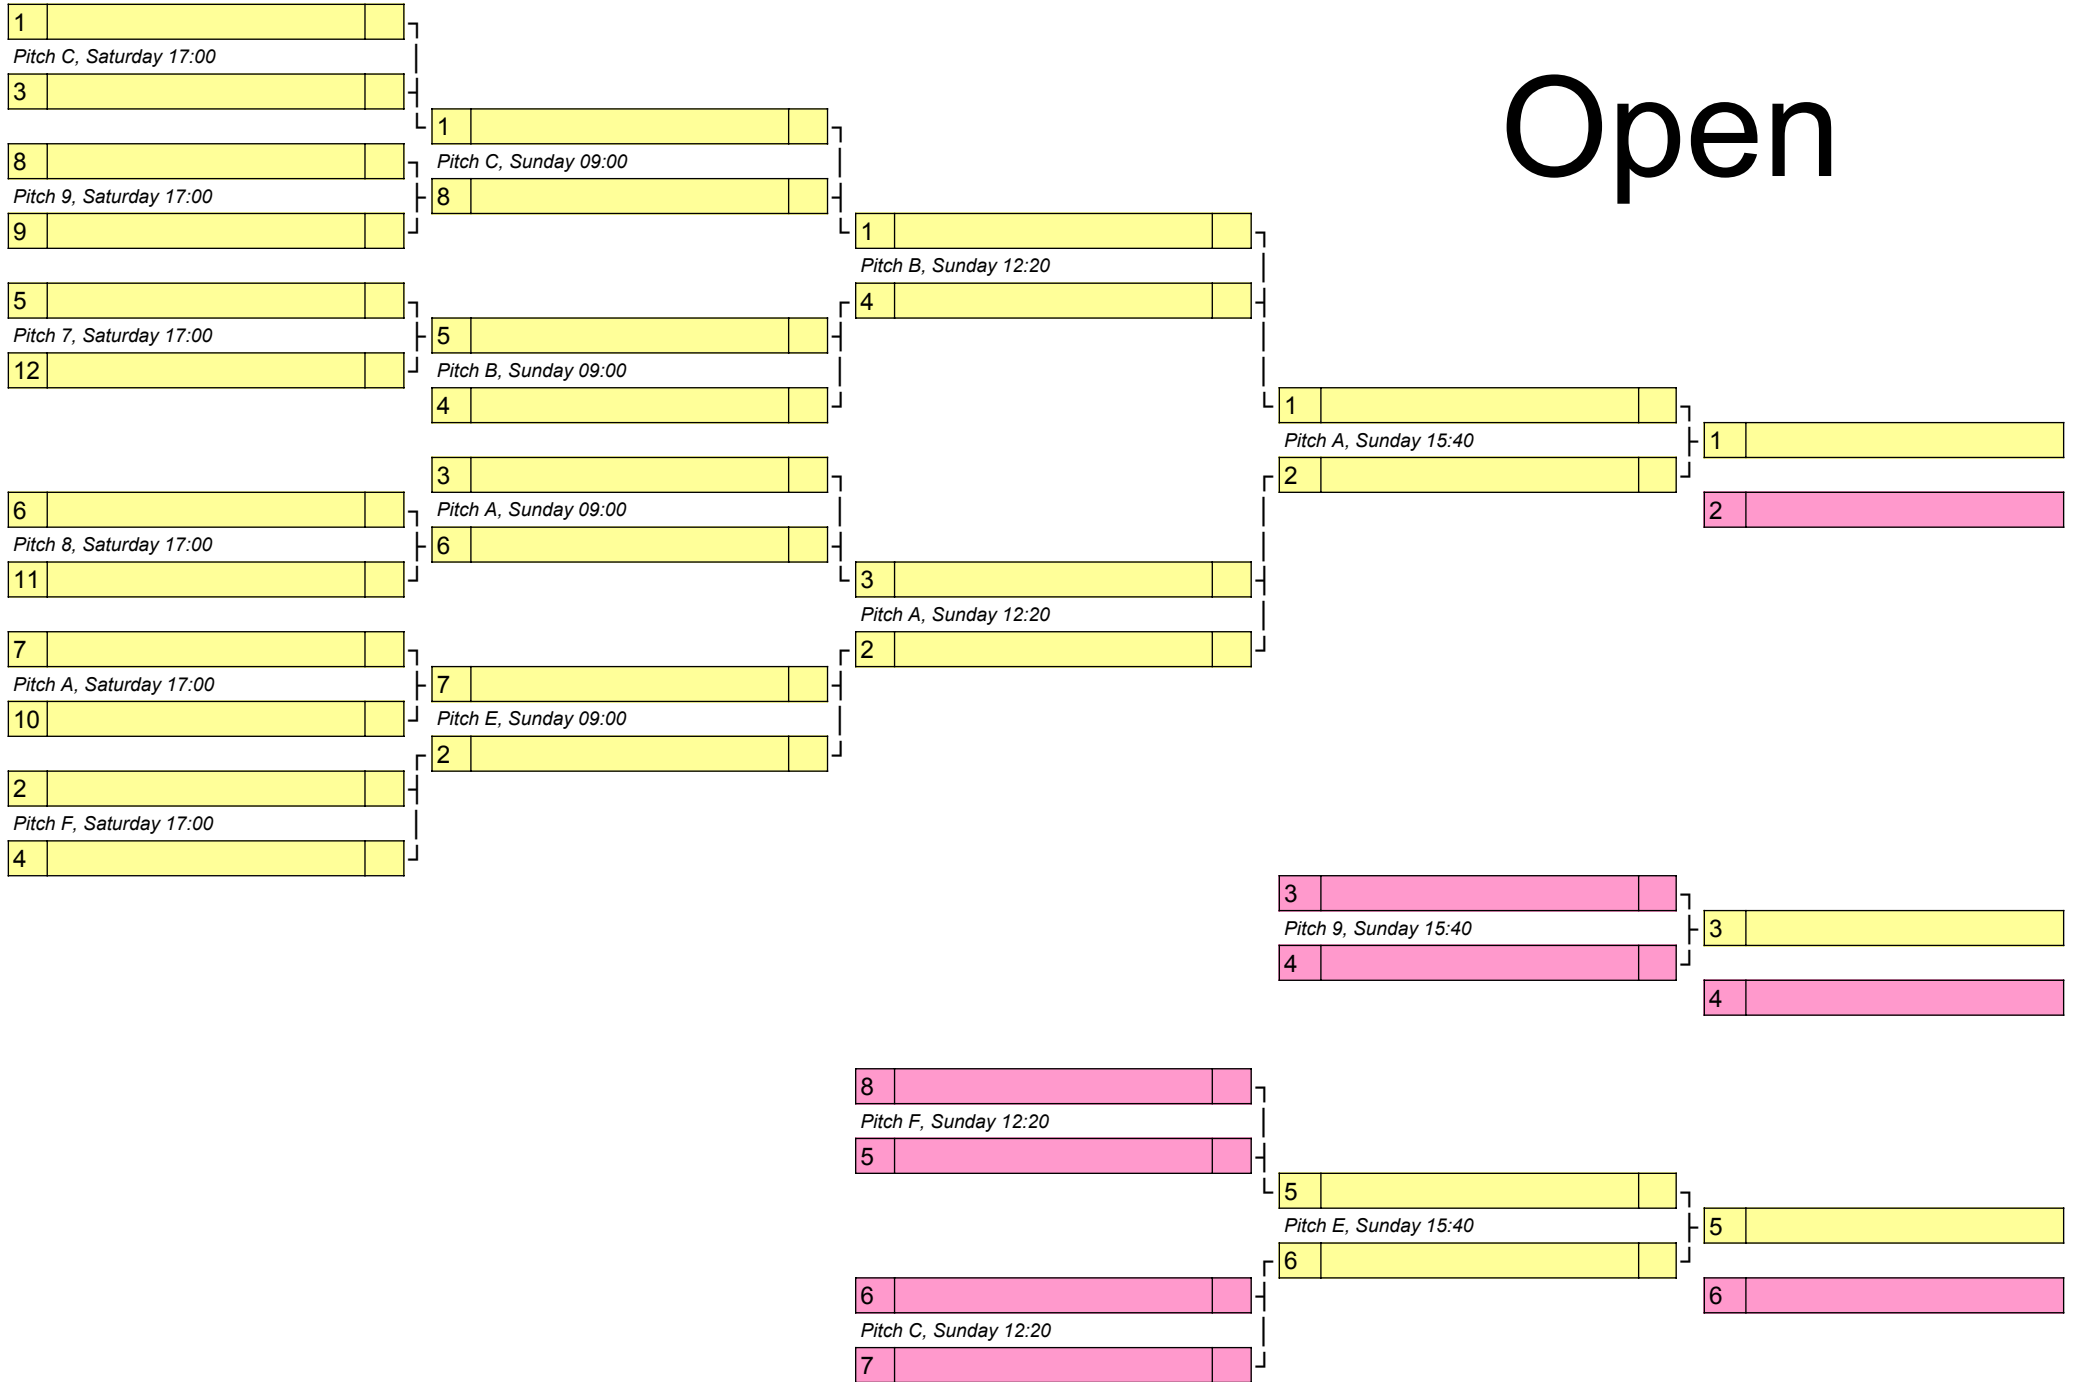

W	Team	Score	v	Score	Team	
W2vW4	Uprising		v		Discie Chicks	<i>Saturday, 11:00 - Pitch 10</i>
W1vW3	Chaos		v		Brixton	<i>Saturday, 11:00 - Pitch 9</i>
W1vW4	Chaos		v		Discie Chicks	<i>Saturday, 12:30 - Pitch 10</i>
W2vW3	Uprising		v		Brixton	<i>Saturday, 12:30 - Pitch 9</i>
W1vW2	Chaos		v		Uprising	<i>Saturday, 15:30 - Pitch 13</i>
W3vW4	Brixton		v		Discie Chicks	<i>Saturday, 15:30 - Pitch 14</i>

1W	11w	
2W	14w	
3W	20w	
4W	22w	

X	Team	Score	v	Score	Team	
X1vX3	Reading 1		v		Swift 2	<i>Saturday, 11:00 - Pitch 13</i>
X2vX4	Crown Jewels		v		Red	<i>Saturday, 11:00 - Pitch 14</i>
X2vX3	Crown Jewels		v		Swift 2	<i>Saturday, 12:30 - Pitch 13</i>
X1vX4	Reading 1		v		Red	<i>Saturday, 12:30 - Pitch 14</i>
X1vX2	Reading 1		v		Crown Jewels	<i>Saturday, 15:30 - Pitch 15</i>
X3vX4	Swift 2		v		Red	<i>Saturday, 15:30 - Pitch 16</i>

1X	12w	
2X	13w	
3X	19w	
4X	21w	

Open