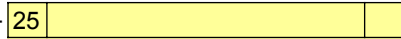

# Open

---

Pitch 22, Sunday 12:50

Pitch 24, Sunday 12:50

Pitch 11, Sunday 15:40

Pitch 12, Sunday 15:40

Pitch 13, Saturday 17:00

Pitch C, Sunday 10:40