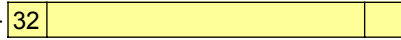

# Open

---

Pitch 22, Sunday 12:50

Pitch 24, Sunday 12:50

Pitch 11, Sunday 15:40

Pitch 12, Sunday 15:40

Pitch 13, Saturday 17:00

Pitch C, Sunday 10:40