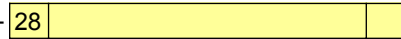

Pitch 13, Sunday 14:00