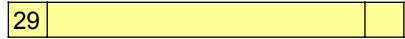

Pitch 13, Sunday 14:00