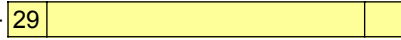

Pitch 25, Saturday 17:00