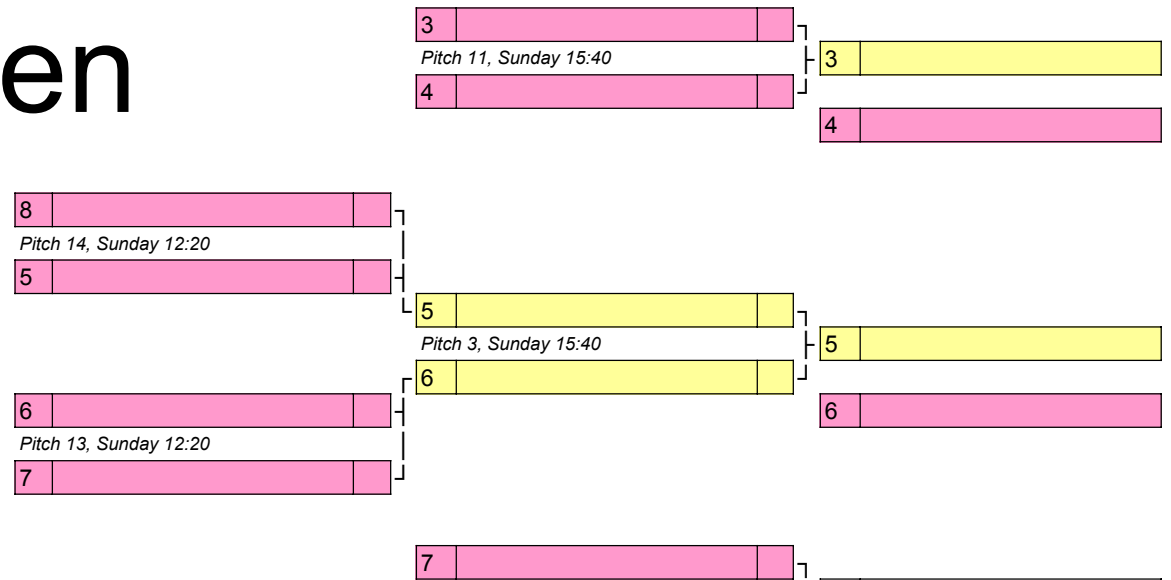

	W	L	D	Points	Rank
Hydra 2	0	0	0	0	1
Vurve	0	0	0	0	1
Irish Junior Women	0	0	0	0	1
Crown Jewels	0	0	0	0	1

Final Standings	
1U	9w
2U	16w
3U	18w

Final Standings	
1V	10w
2V	15w
3V	17w

Final Standings	
1W	11w
2W	14w
3W	20w
4W	22w

Final Standings	
1X	12w
2X	13w
3X	19w
4X	21w

Open

Pitch 4, Sunday 15:40

8

7

8

Round Robin, 9-12			
9		10	
Pitch 9, Sunday 10:40		Pitch 10, Sunday 10:40	
11		12	
9		10	
Pitch 13, Sunday 14:00		Pitch 14, Sunday 14:00	
12		11	
9		11	
Pitch 13, Sunday 15:40		Pitch 14, Sunday 15:40	
10		12	