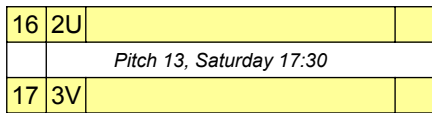

33

34

35

36

Women's

w

Crossovers

<i>Pitch 17, Sunday 14:00</i>		
14		