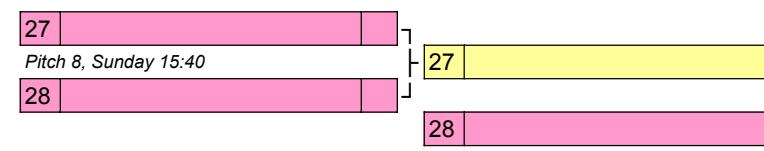

9

10

11

12

Round Robin, 21-24			
21		22	
Pitch 7, Sunday 10:40		Pitch 8, Sunday 10:40	
23		24	
21		22	
Pitch 1, Sunday 14:00		Pitch 2, Sunday 14:00	
24		23	
21		23	
Pitch 1, Sunday 15:40		Pitch 2, Sunday 15:40	
22		24	