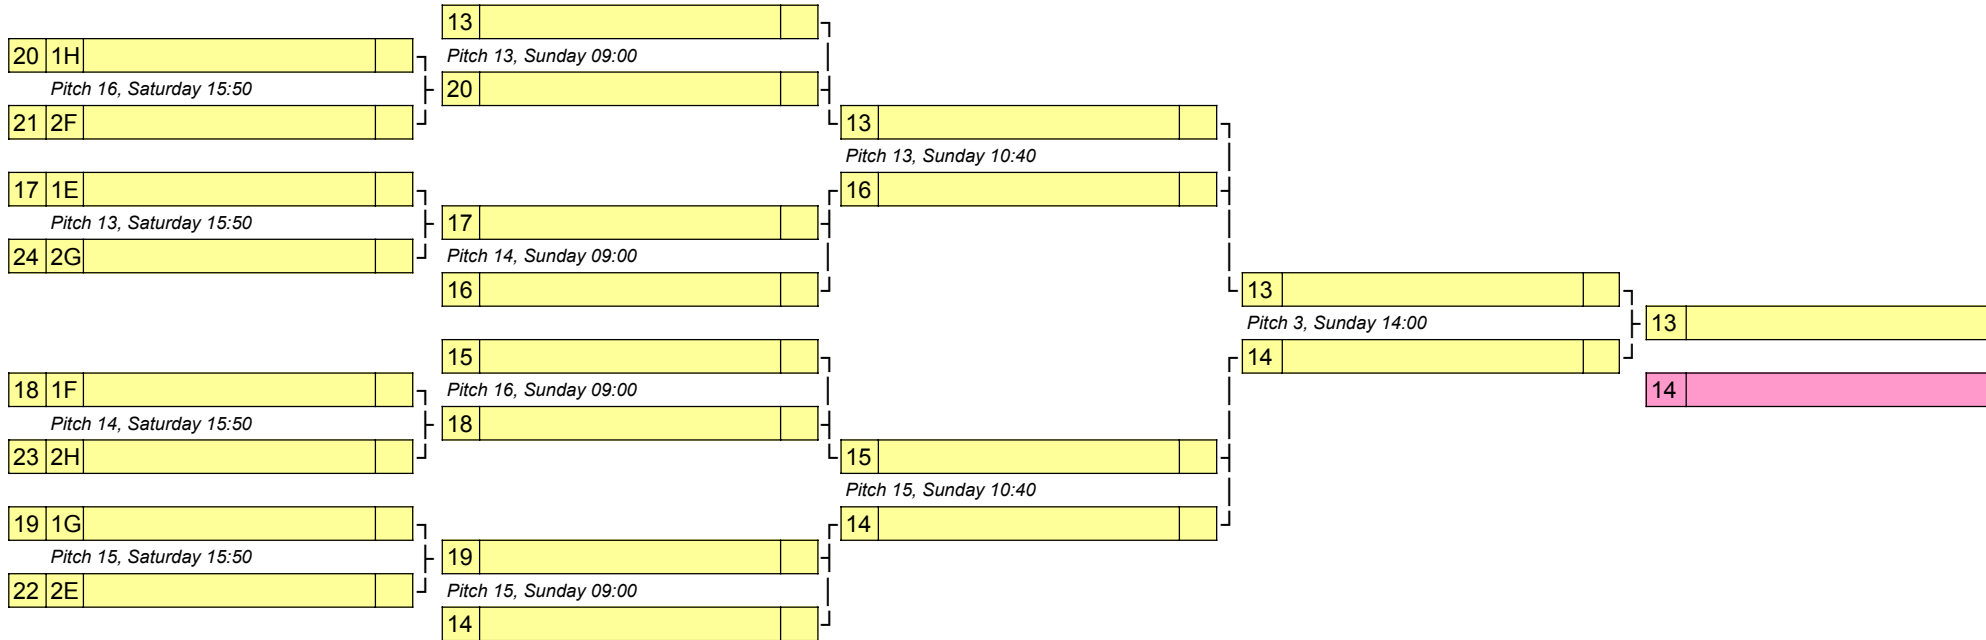

Final Standings	
1X	12w
2X	13w
3X	19w
4X	21w

Open

Pitch 4, Sunday 15:40

8

7

8

Round Robin, 9-12			
9		10	
Pitch 9, Sunday 10:40		Pitch 10, Sunday 10:40	
11		12	
9		10	
Pitch 13, Sunday 14:00		Pitch 14, Sunday 14:00	
12		11	
9		11	
Pitch 13, Sunday 15:40		Pitch 14, Sunday 15:40	
10		12	

9

10

11

12

Round Robin, 21-24			
21		22	
Pitch 7, Sunday 10:40		Pitch 8, Sunday 10:40	
23		24	
21		22	
Pitch 1, Sunday 14:00		Pitch 2, Sunday 14:00	
24		23	
21		23	
Pitch 1, Sunday 15:40		Pitch 2, Sunday 15:40	
22		24	

Round Robin, 33-36			
33			34
<i>Pitch 17, Sunday 09:00</i>		<i>Pitch 18, Sunday 09:00</i>	
36			35
33			35
<i>Pitch 15, Sunday 12:20</i>		<i>Pitch 16, Sunday 12:20</i>	
34			36
33			34
<i>Pitch 15, Sunday 14:00</i>		<i>Pitch 16, Sunday 14:00</i>	
35			36