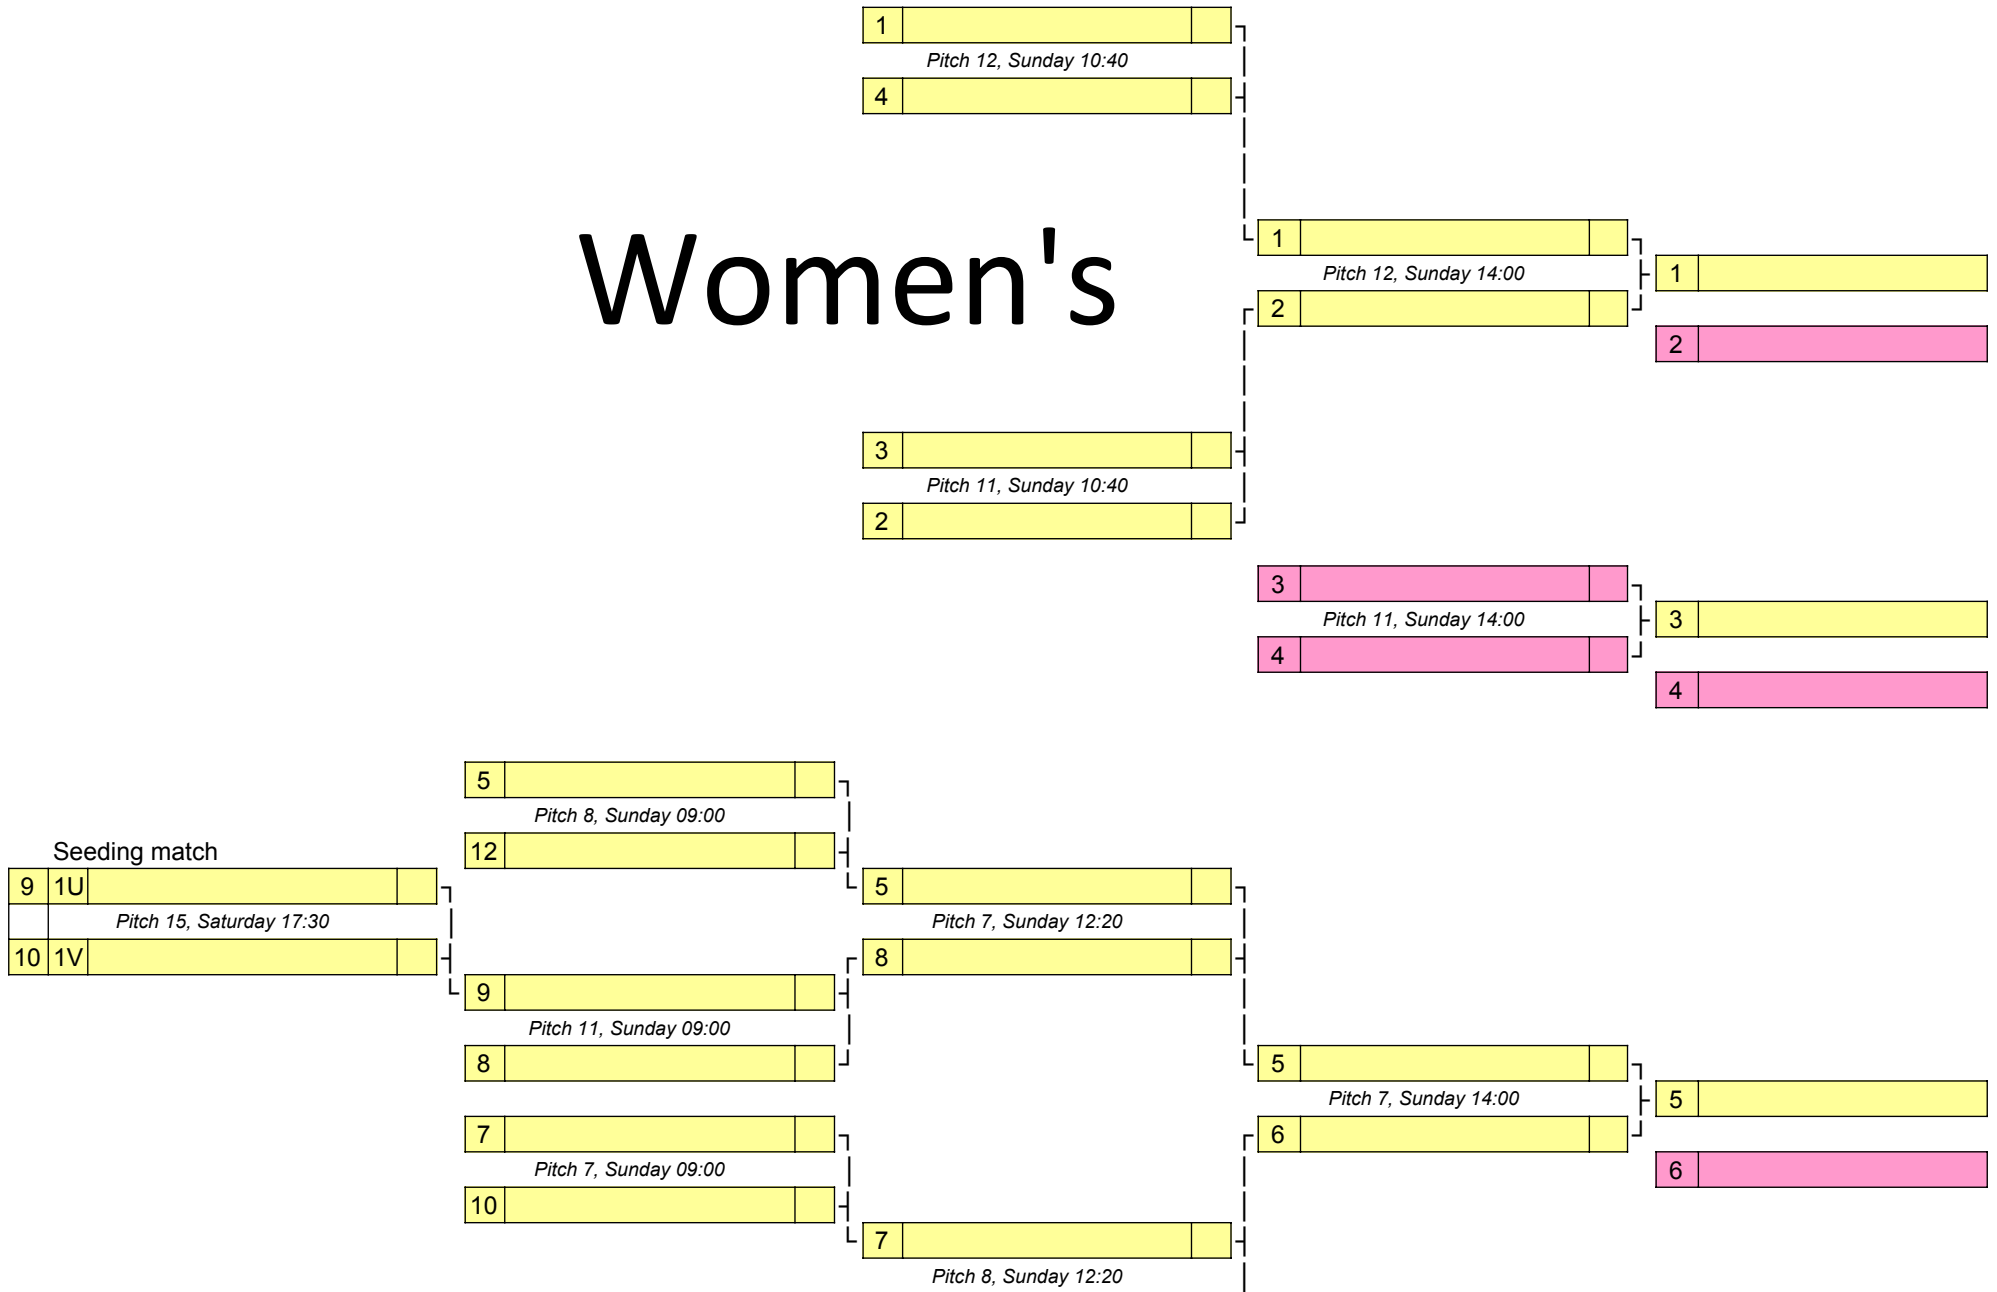

Round Robin, 33-36			
33			34
<i>Pitch 17, Sunday 09:00</i>		<i>Pitch 18, Sunday 09:00</i>	
36			35
33			35
<i>Pitch 15, Sunday 12:20</i>		<i>Pitch 16, Sunday 12:20</i>	
34			36
33			34
<i>Pitch 15, Sunday 14:00</i>		<i>Pitch 16, Sunday 14:00</i>	
35			36

33

34

35

36

Women's