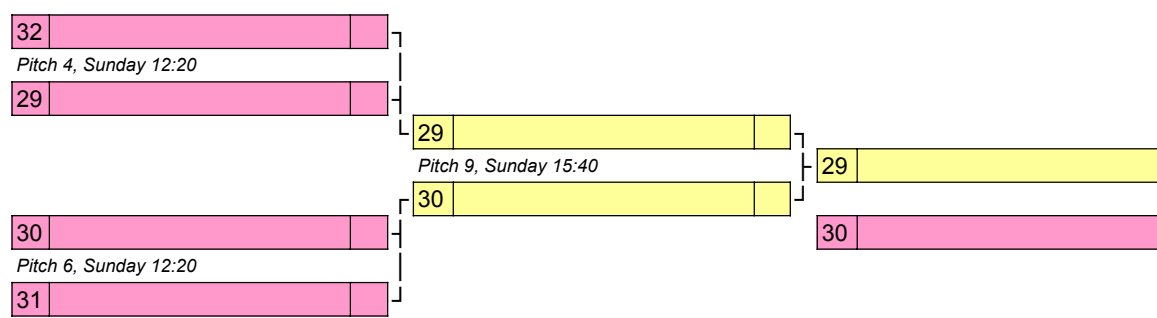

Final Standings	
1X	12w
2X	13w
3X	19w
4X	21w

Open

Pitch 4, Sunday 15:40

8

7

8

Round Robin, 9-12			
9		10	
Pitch 9, Sunday 10:40		Pitch 10, Sunday 10:40	
11		12	
9		10	
Pitch 13, Sunday 14:00		Pitch 14, Sunday 14:00	
12		11	
9		11	
Pitch 13, Sunday 15:40		Pitch 14, Sunday 15:40	
10		12	

9

10

11

12

Round Robin, 21-24			
21		22	
Pitch 7, Sunday 10:40		Pitch 8, Sunday 10:40	
23		24	
21		22	
Pitch 1, Sunday 14:00		Pitch 2, Sunday 14:00	
24		23	
21		23	
Pitch 1, Sunday 15:40		Pitch 2, Sunday 15:40	
22		24	

Round Robin, 33-36			
33			34
<i>Pitch 17, Sunday 09:00</i>		<i>Pitch 18, Sunday 09:00</i>	
36			35
33			35
<i>Pitch 15, Sunday 12:20</i>		<i>Pitch 16, Sunday 12:20</i>	
34			36
33			34
<i>Pitch 15, Sunday 14:00</i>		<i>Pitch 16, Sunday 14:00</i>	
35			36