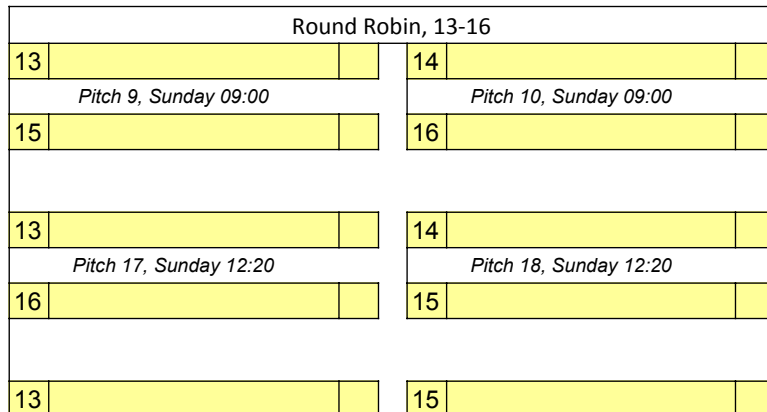

Round Robin, 33-36			
33			34
<i>Pitch 17, Sunday 09:00</i>		<i>Pitch 18, Sunday 09:00</i>	
36			35
33			35
<i>Pitch 15, Sunday 12:20</i>		<i>Pitch 16, Sunday 12:20</i>	
34			36
33			34
<i>Pitch 15, Sunday 14:00</i>		<i>Pitch 16, Sunday 14:00</i>	
35			36

33

34

35

36

Women's

w

Crossovers

<i>Pitch 17, Sunday 14:00</i>		
14		

<i>Pitch 18, Sunday 14:00</i>		
16		

16		

Round robin 17/20/21		
17		
<i>Pitch 1, Sunday 09:00</i>		
21		
20		
<i>Pitch 1, Sunday 10:40</i>		
21		
17		
<i>Pitch 1, Sunday 12:20</i>		
20		

Round robin 18/19/22		
18		
<i>Pitch 2, Sunday 09:00</i>		
22		
19		
<i>Pitch 2, Sunday 10:40</i>		
22		
18		
<i>Pitch 2, Sunday 12:20</i>		
19		