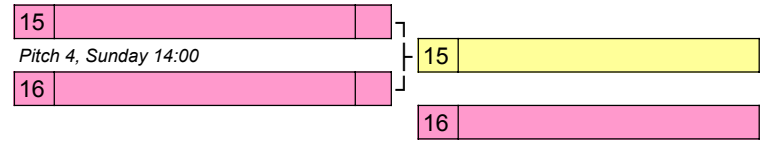

Round Robin, 21-24			
21		22	
Pitch 7, Sunday 10:40		Pitch 8, Sunday 10:40	
23		24	
21		22	
Pitch 1, Sunday 14:00		Pitch 2, Sunday 14:00	
24		23	
21		23	
Pitch 1, Sunday 15:40		Pitch 2, Sunday 15:40	
22		24