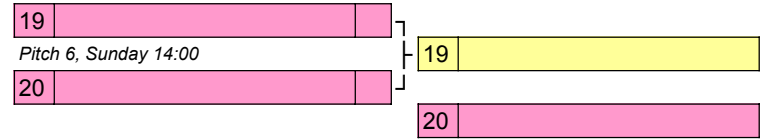

Round Robin, 21-24			
21		22	
Pitch 7, Sunday 10:40		Pitch 8, Sunday 10:40	
23		24	
21		22	
Pitch 1, Sunday 14:00		Pitch 2, Sunday 14:00	
24		23	
21		23	
Pitch 1, Sunday 15:40		Pitch 2, Sunday 15:40	
22		24