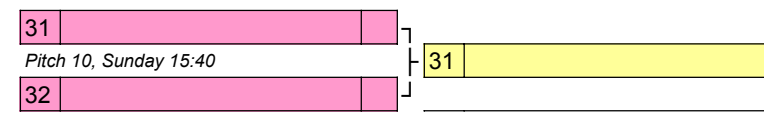

Round Robin, 33-36			
33			34
<i>Pitch 17, Sunday 09:00</i>		<i>Pitch 18, Sunday 09:00</i>	
36			35
33			35
<i>Pitch 15, Sunday 12:20</i>		<i>Pitch 16, Sunday 12:20</i>	
34			36
33			34
<i>Pitch 15, Sunday 14:00</i>		<i>Pitch 16, Sunday 14:00</i>	
35			36

33

34

35

36