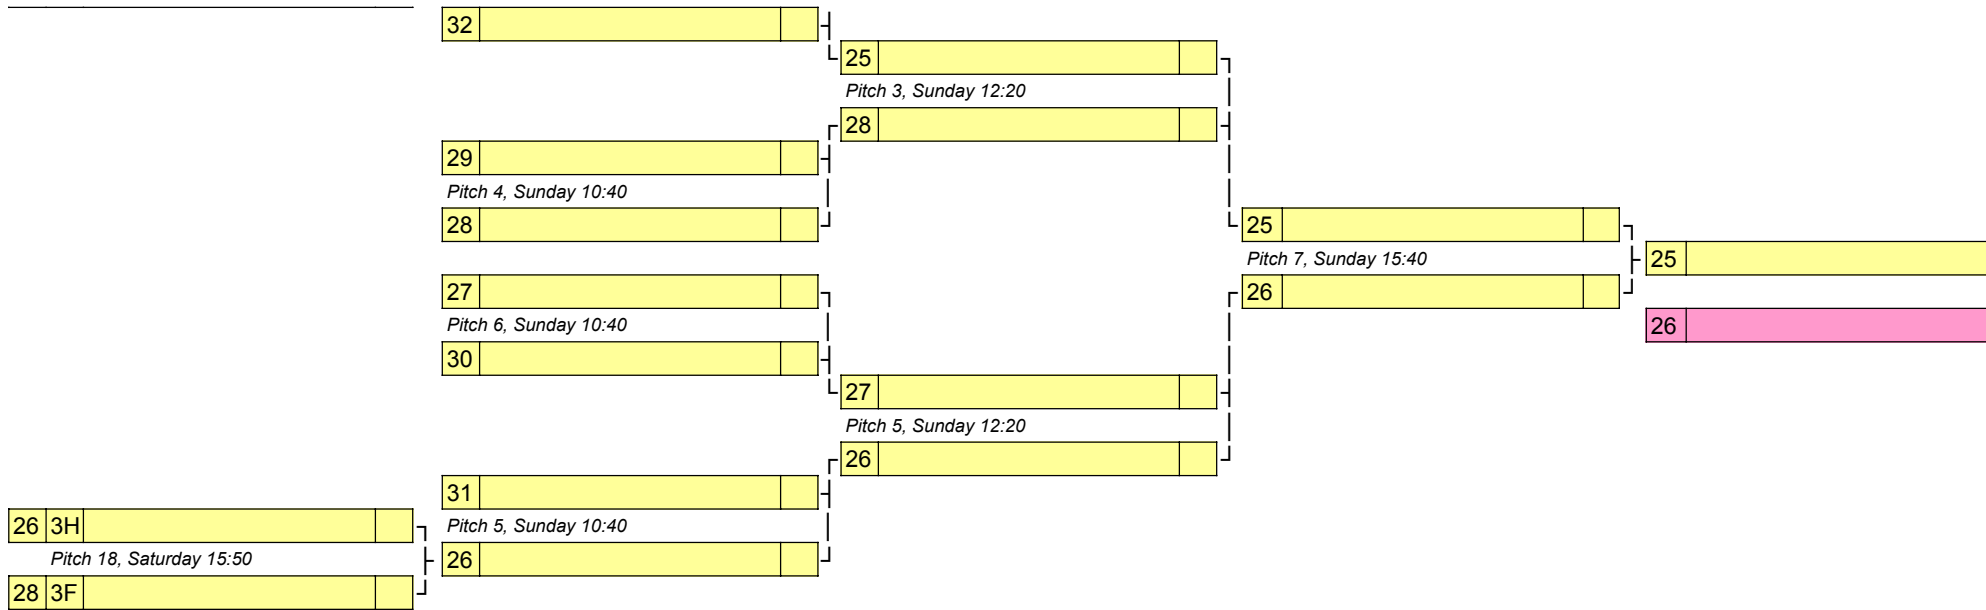

Final Standings	
1X	12w
2X	13w
3X	19w
4X	21w

Open

Pitch 4, Sunday 15:40

8

7

8

Round Robin, 9-12			
9		10	
Pitch 9, Sunday 10:40		Pitch 10, Sunday 10:40	
11		12	
9		10	
Pitch 13, Sunday 14:00		Pitch 14, Sunday 14:00	
12		11	
9		11	
Pitch 13, Sunday 15:40		Pitch 14, Sunday 15:40	
10		12	

9

10

11

12

Round Robin, 21-24			
21		22	
Pitch 7, Sunday 10:40		Pitch 8, Sunday 10:40	
23		24	
21		22	
Pitch 1, Sunday 14:00		Pitch 2, Sunday 14:00	
24		23	
21		23	
Pitch 1, Sunday 15:40		Pitch 2, Sunday 15:40	
22		24	

Round Robin, 33-36			
33			34
<i>Pitch 17, Sunday 09:00</i>		<i>Pitch 18, Sunday 09:00</i>	
36			35
33			35
<i>Pitch 15, Sunday 12:20</i>		<i>Pitch 16, Sunday 12:20</i>	
34			36
33			34
<i>Pitch 15, Sunday 14:00</i>		<i>Pitch 16, Sunday 14:00</i>	
35			36