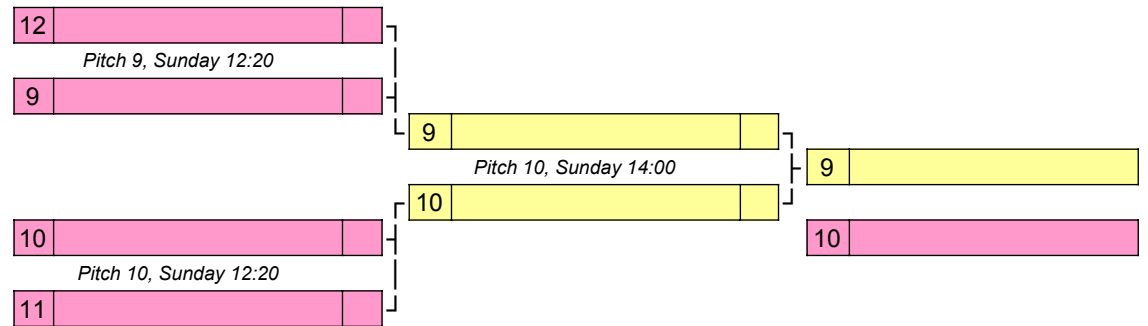

Round Robin, 33-36			
33			34
<i>Pitch 17, Sunday 09:00</i>		<i>Pitch 18, Sunday 09:00</i>	
36			35
33			35
<i>Pitch 15, Sunday 12:20</i>		<i>Pitch 16, Sunday 12:20</i>	
34			36
33			34
<i>Pitch 15, Sunday 14:00</i>		<i>Pitch 16, Sunday 14:00</i>	
35			36

33

34

35

36

Women's

w

Crossovers

<i>Pitch 17, Sunday 14:00</i>		
14		

<i>Pitch 18, Sunday 14:00</i>		
16		

16		

Round robin 17/20/21		
17		
<i>Pitch 1, Sunday 09:00</i>		
21		
20		
<i>Pitch 1, Sunday 10:40</i>		
21		
17		
<i>Pitch 1, Sunday 12:20</i>		
20		

Round robin 18/19/22		
18		
<i>Pitch 2, Sunday 09:00</i>		
22		
19		
<i>Pitch 2, Sunday 10:40</i>		
22		
18		
<i>Pitch 2, Sunday 12:20</i>		
19		