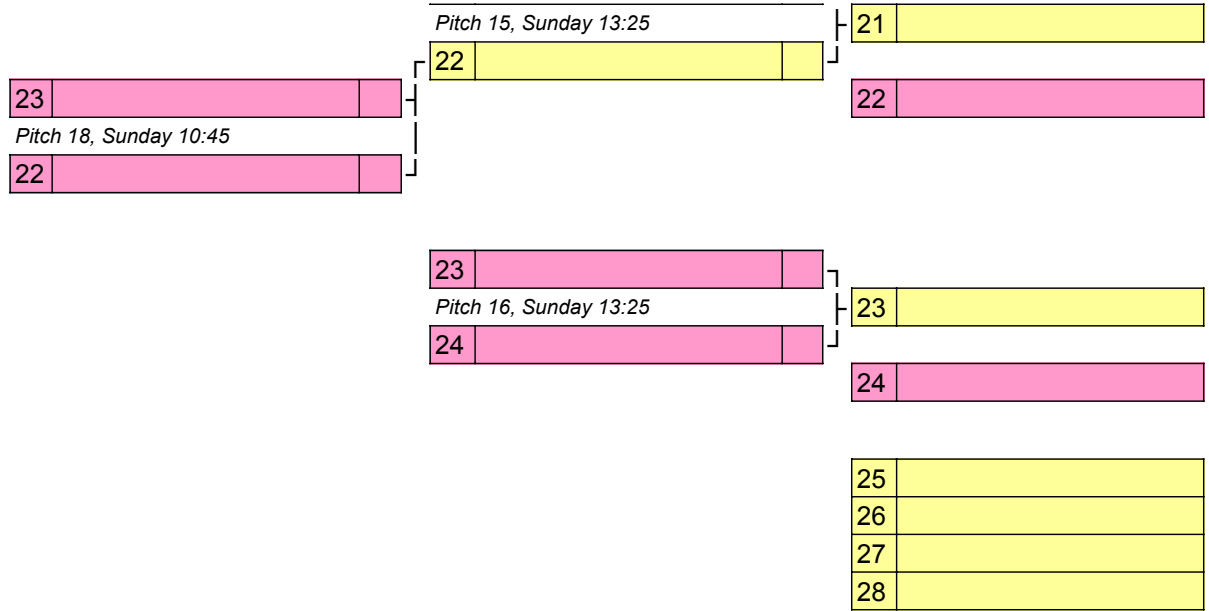

13

14

15

Pitch 11, Sunday 14:20

16

15

16

Men's Division 2

Women's Division 2

Men's Division 3

Formats
Division 1 (Men's & Women's) 4 pools of 4 Crossovers 5-12 Quarter final brackets 1-8, 9-16
Division 2 (Men's) 4 pools of 3 Crossovers 5-12 (i.e. 21-28 overall seeds) and seeding matches 1-4 (17-20) Quarter final bracket for top 8; bottom 4 play round robin (Pool Z)
Division 2 (Women's) 2 pools of 5 Crossovers 3-6 (i.e. 19-22 overall seeds) Brackets for top 4 and bottom 4 plus 5v6 final (21v22 overall seeds)
Division 3 (Men's) 2 pools of 4 Quarter final bracket for all 8 teams (29-36 overall seeds)