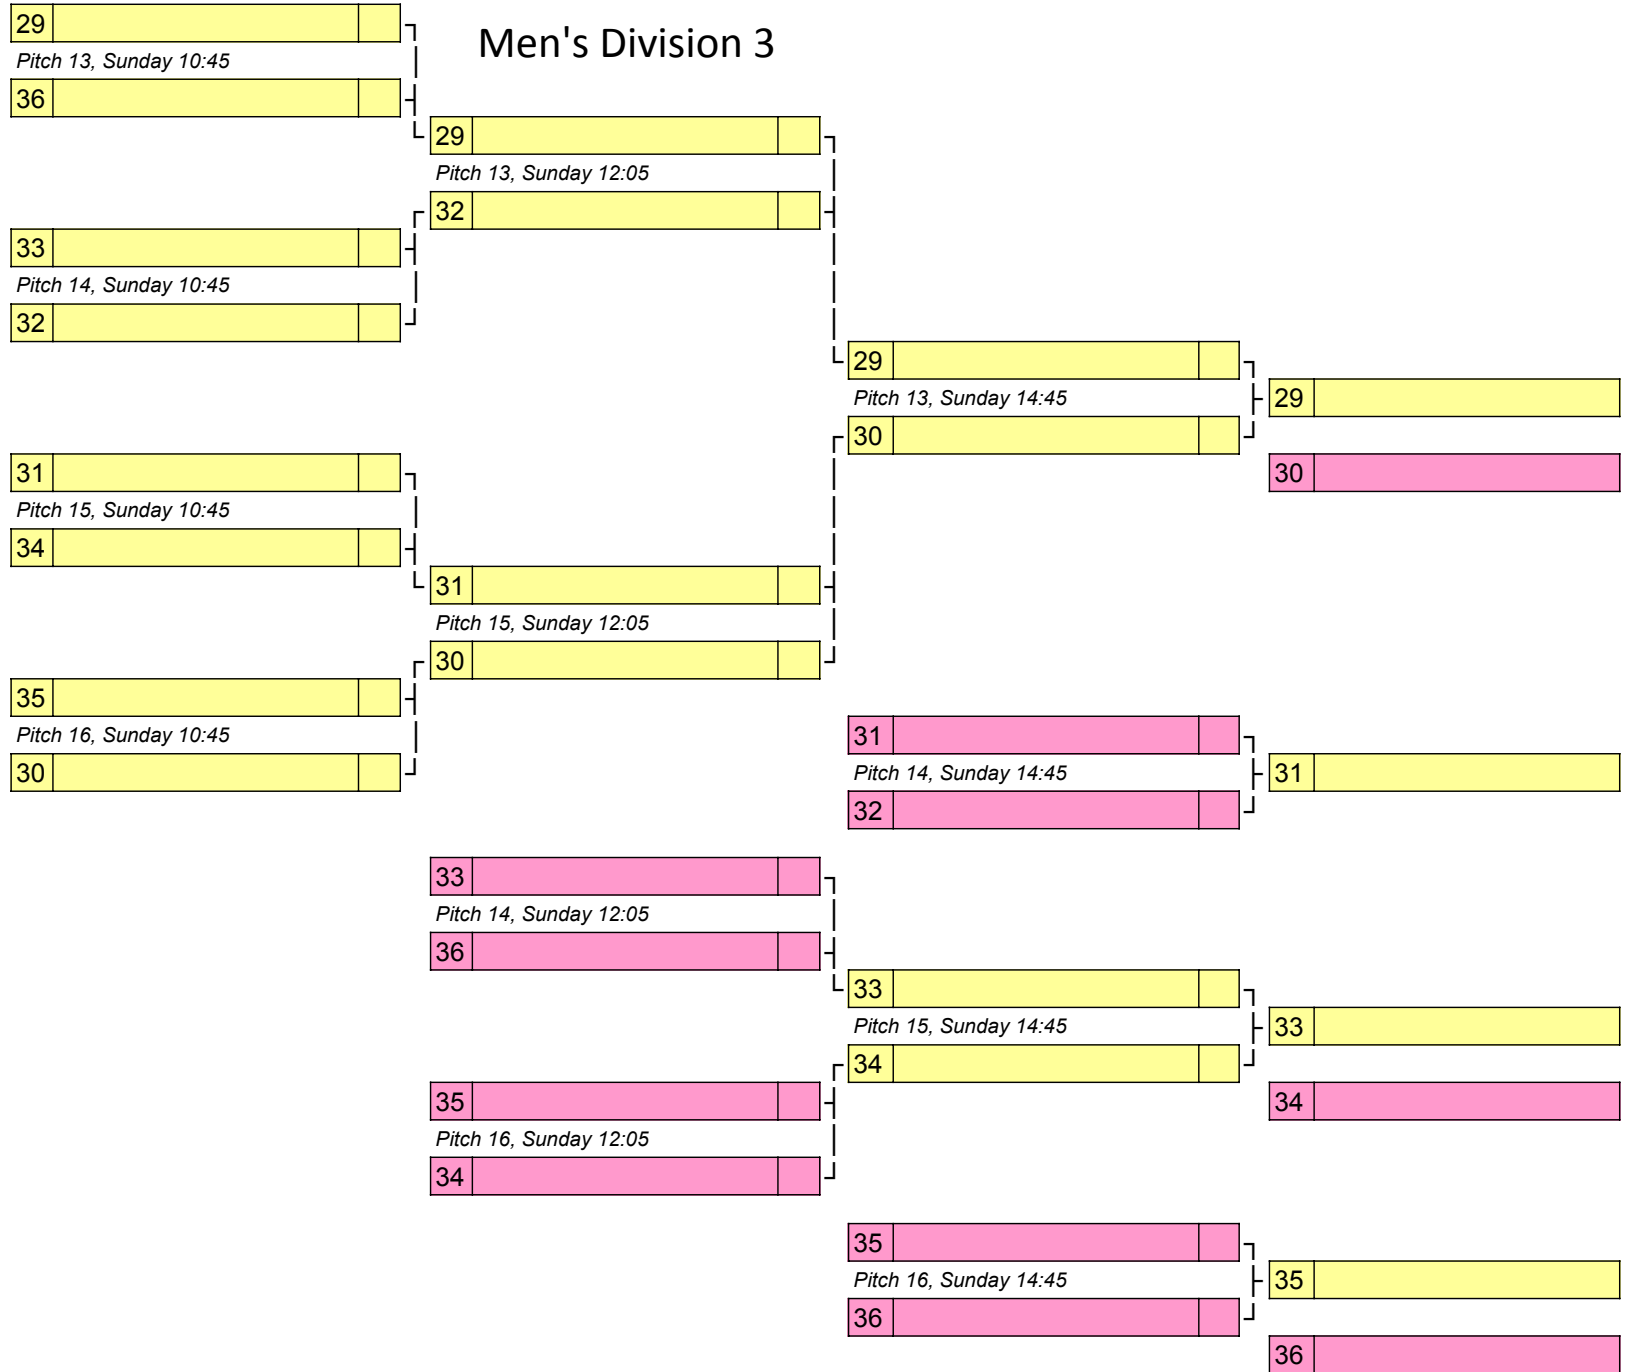

Women's Division 2

Men's Division 3

Formats
Division 1 (Men's & Women's) 4 pools of 4 Crossovers 5-12 Quarter final brackets 1-8, 9-16
Division 2 (Men's) 4 pools of 3 Crossovers 5-12 (i.e. 21-28 overall seeds) and seeding matches 1-4 (17-20) Quarter final bracket for top 8; bottom 4 play round robin (Pool Z)
Division 2 (Women's) 2 pools of 5 Crossovers 3-6 (i.e. 19-22 overall seeds) Brackets for top 4 and bottom 4 plus 5v6 final (21v22 overall seeds)
Division 3 (Men's) 2 pools of 4 Quarter final bracket for all 8 teams (29-36 overall seeds)