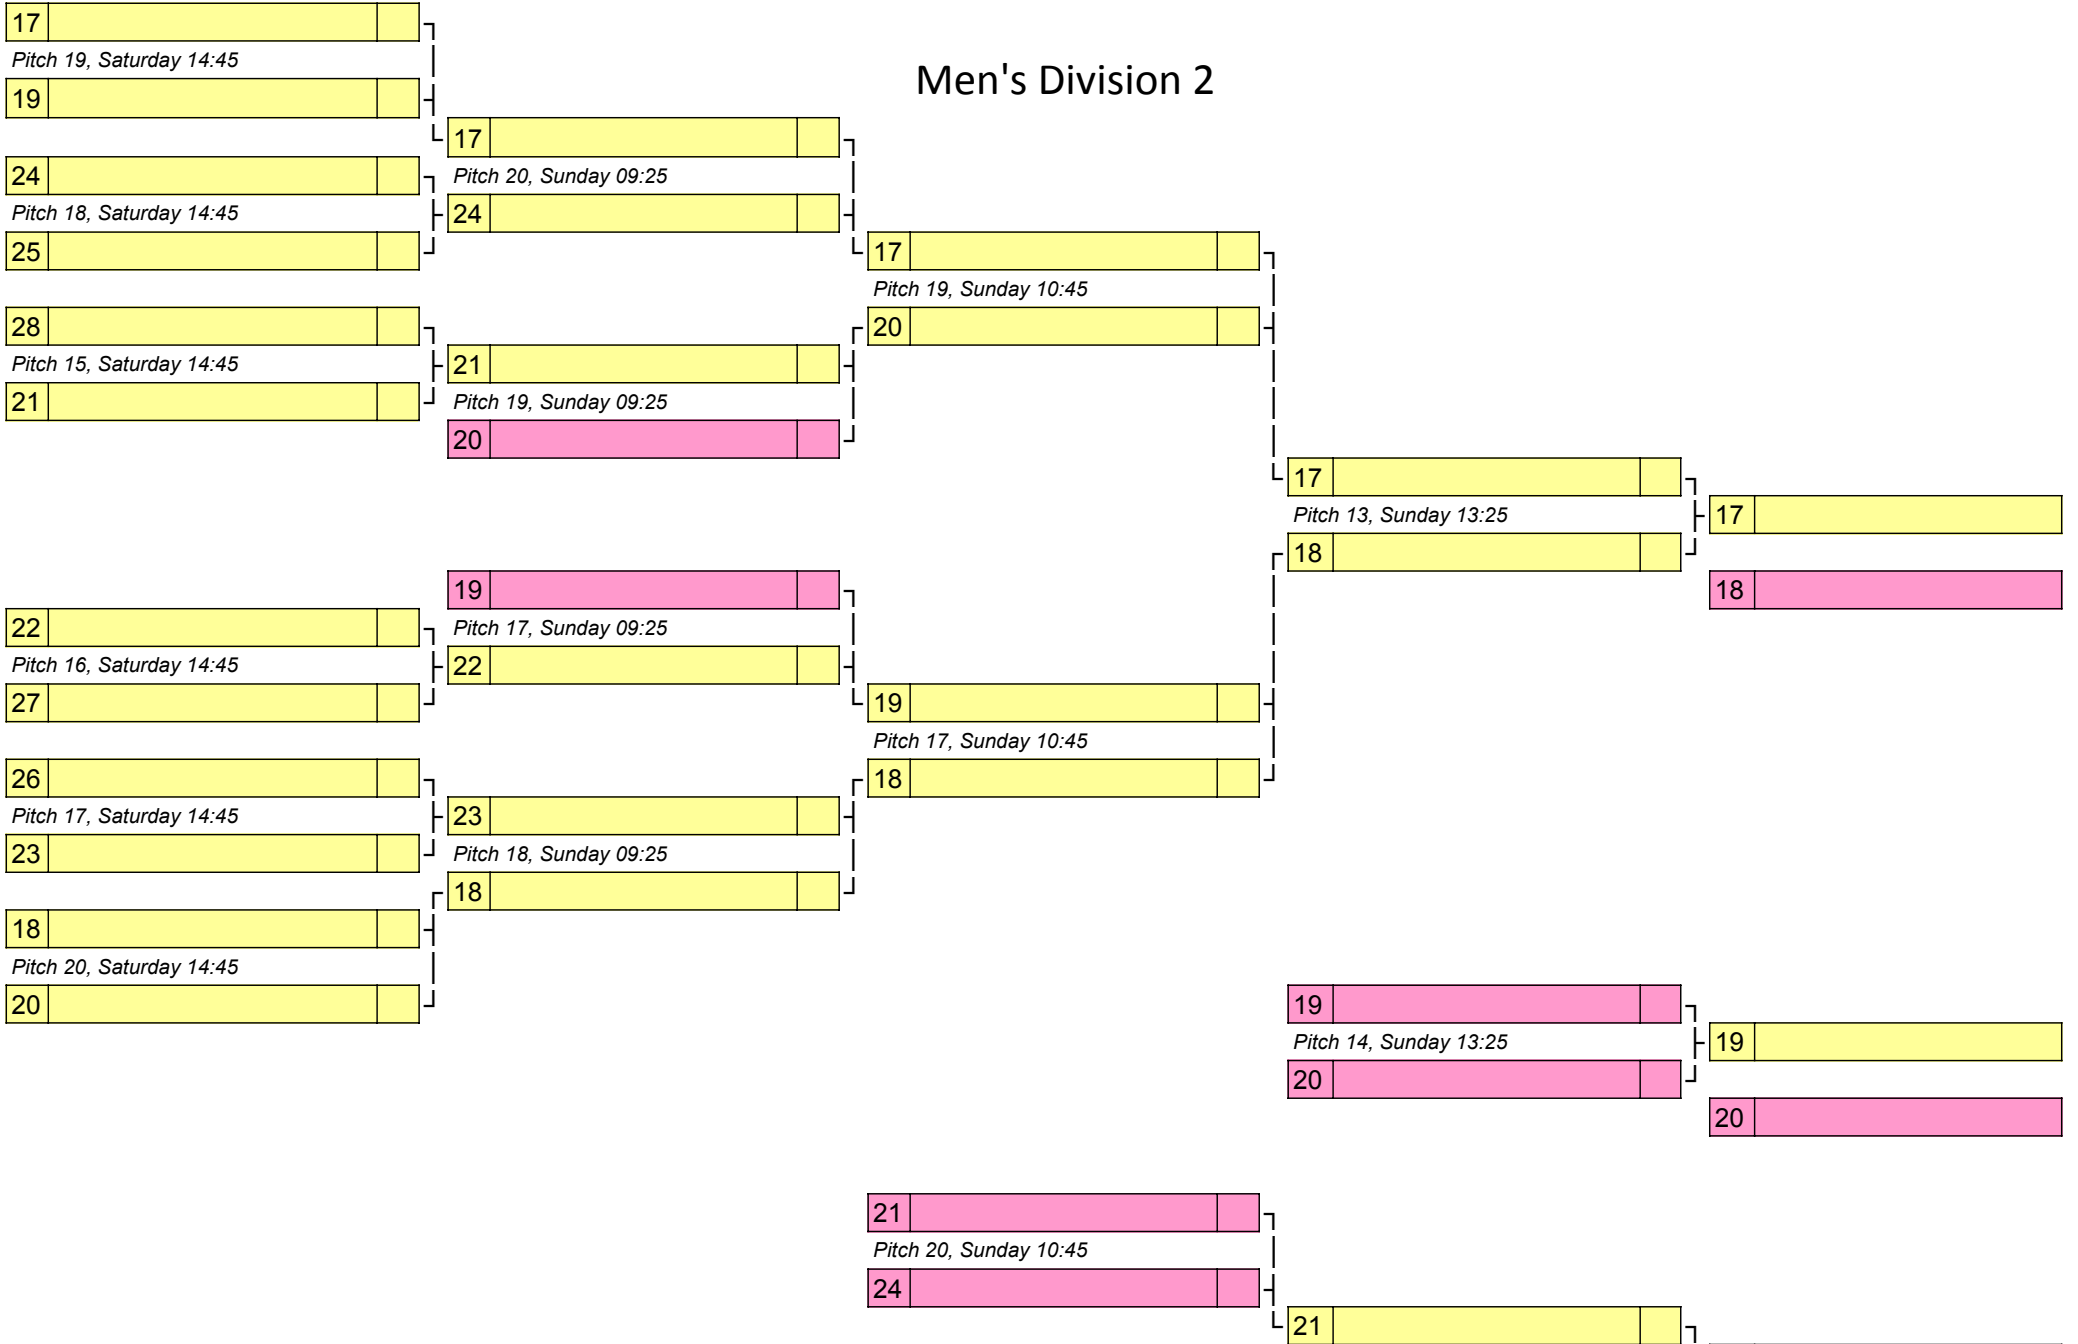

Women's Division 2

Men's Division 3

Formats
Division 1 (Men's & Women's) 4 pools of 4 Crossovers 5-12 Quarter final brackets 1-8, 9-16
Division 2 (Men's) 4 pools of 3 Crossovers 5-12 (i.e. 21-28 overall seeds) and seeding matches 1-4 (17-20) Quarter final bracket for top 8; bottom 4 play round robin (Pool Z)
Division 2 (Women's) 2 pools of 5 Crossovers 3-6 (i.e. 19-22 overall seeds) Brackets for top 4 and bottom 4 plus 5v6 final (21v22 overall seeds)
Division 3 (Men's) 2 pools of 4 Quarter final bracket for all 8 teams (29-36 overall seeds)