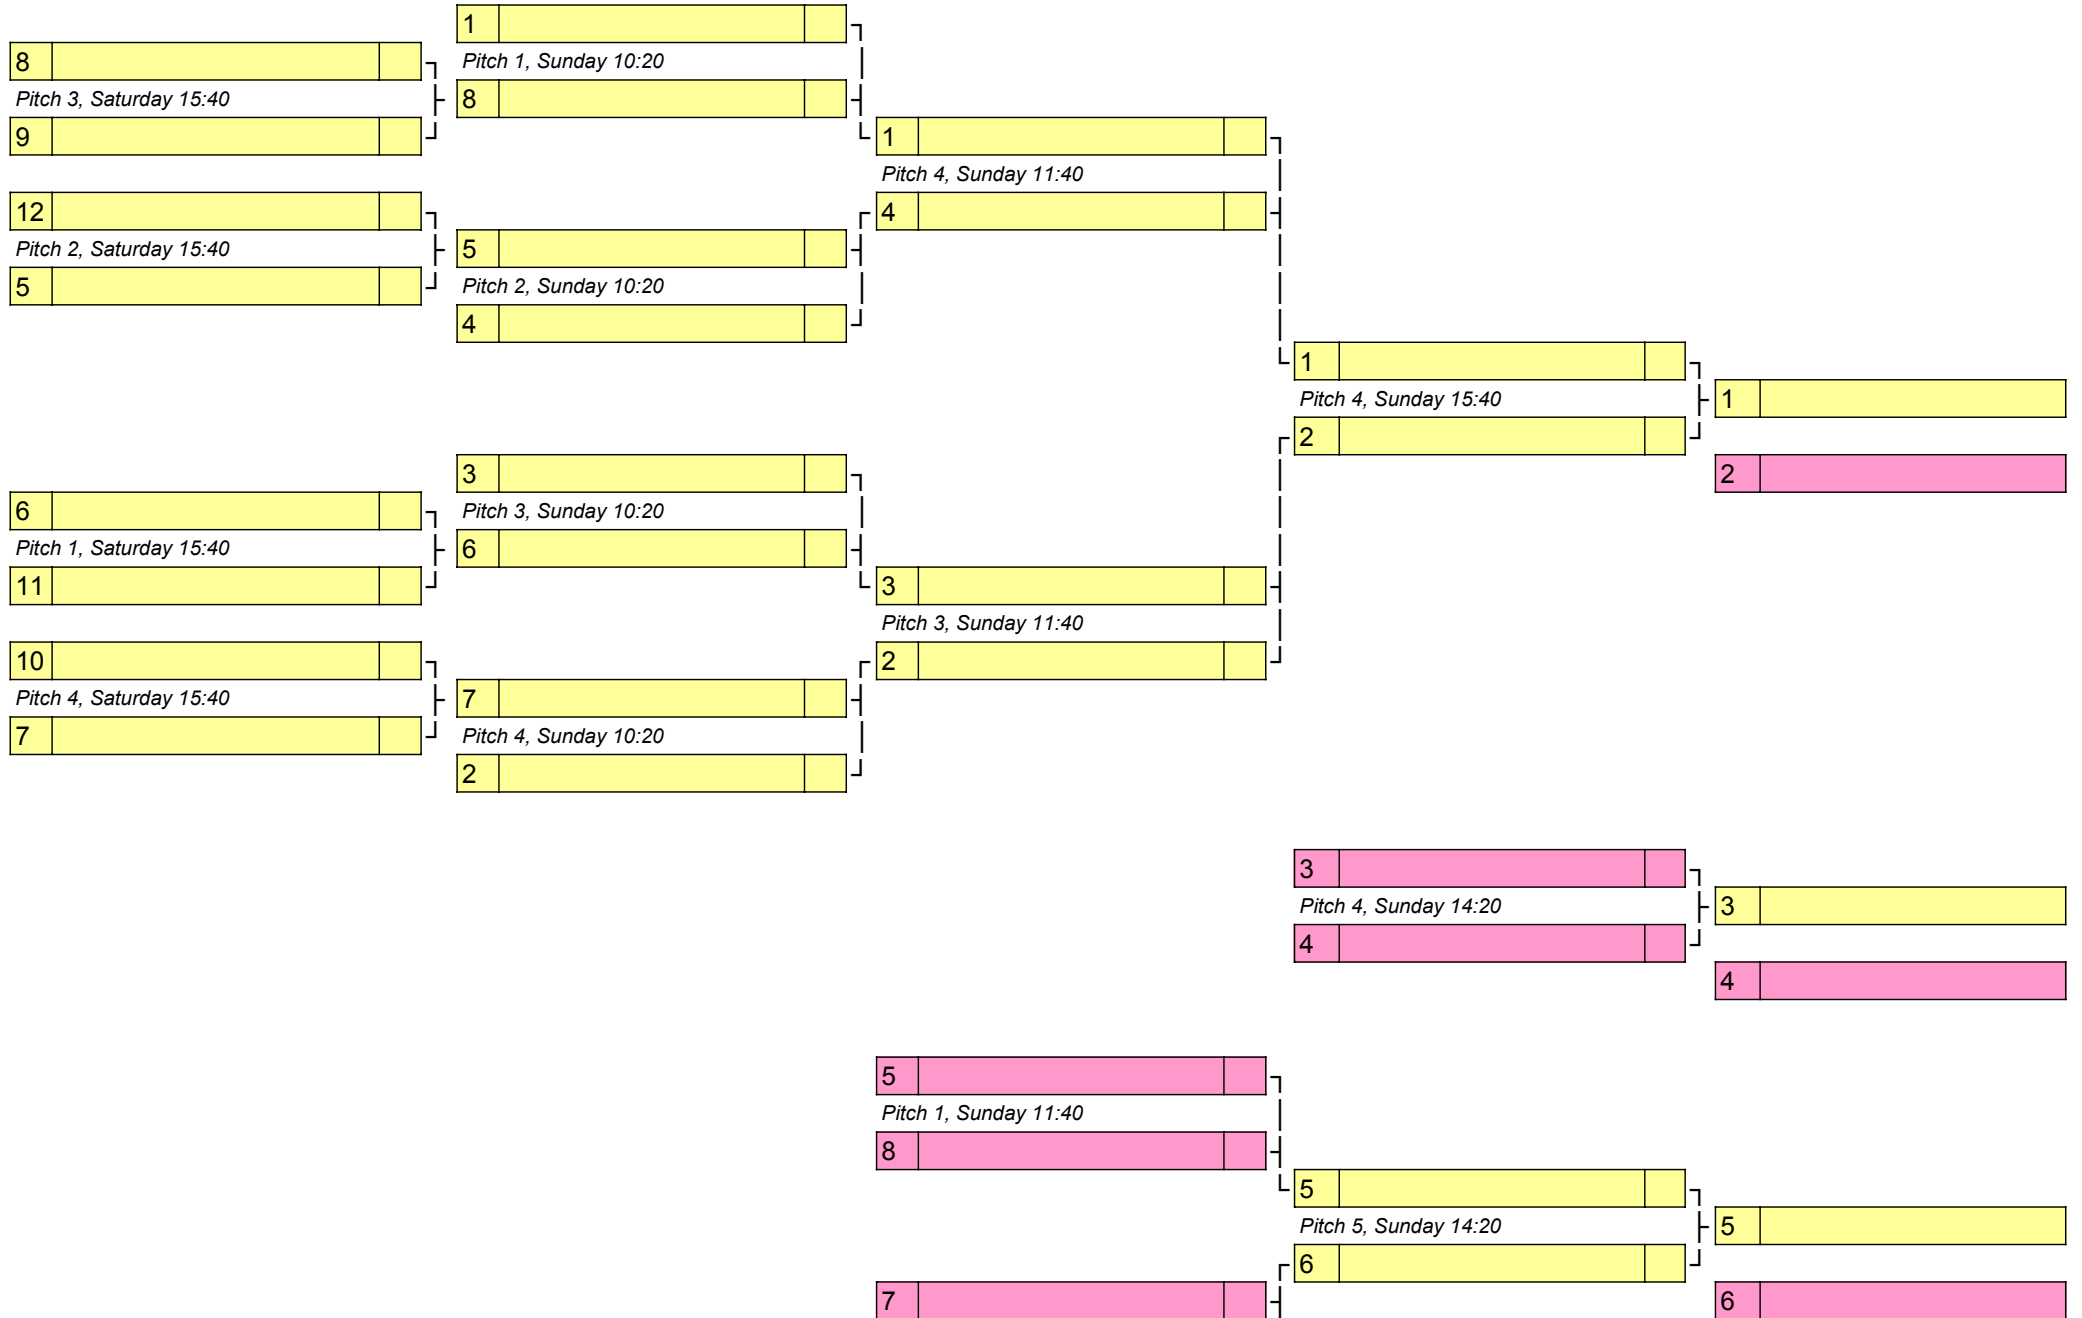

Q	Team Score		Score	Team	
Q2vQ4			v		<i>Saturday, 10:20 - Pitch 10</i>
Q3vQ5			v		<i>Saturday, 10:20 - Pitch 9</i>
Q1vQ4			v		<i>Saturday, 11:40 - Pitch 10</i>
Q2vQ5			v		<i>Saturday, 11:40 - Pitch 9</i>
Q1vQ5			v		<i>Saturday, 14:20 - Pitch 10</i>
Q2vQ3			v		<i>Saturday, 14:20 - Pitch 9</i>
Q1vQ3			v		<i>Saturday, 15:40 - Pitch 10</i>
Q4vQ5			v		<i>Saturday, 15:40 - Pitch 9</i>
Q3vQ4			v		<i>Sunday, 09:00 - Pitch 11</i>
Q1vQ2			v		<i>Sunday, 09:00 - Pitch 12</i>

Final Standings		
1Q	W17	
2Q	W19	
3Q	W21	
4Q	W23	
5Q	W25	

R	Team Score		Score	Team	
R3vR5			v		<i>Saturday, 10:20 - Pitch 11</i>
R2vR4			v		<i>Saturday, 10:20 - Pitch 12</i>
R2vR5			v		<i>Saturday, 11:40 - Pitch 11</i>
R1vR4			v		<i>Saturday, 11:40 - Pitch 12</i>
R2vR3			v		<i>Saturday, 14:20 - Pitch 11</i>
R1vR5			v		<i>Saturday, 14:20 - Pitch 12</i>
R4vR5			v		<i>Saturday, 15:40 - Pitch 11</i>
R1vR3			v		<i>Saturday, 15:40 - Pitch 12</i>
R1vR2			v		<i>Sunday, 09:00 - Pitch 10</i>
R3vR4			v		<i>Sunday, 09:00 - Pitch 9</i>

Final Standings		
1R	W18	
2R	W20	
3R	W22	
4R	W24	
5R	W26	

Z	Team Score		Score	Team	
Z2vZ4			v		<i>Sunday, 09:00 - Pitch 1</i>
Z1vZ3			v		<i>Sunday, 09:00 - Pitch 2</i>
Z1vZ2			v		<i>Sunday, 11:40 - Pitch 5</i>
Z3vZ4			v		<i>Sunday, 11:40 - Pitch 6</i>
Z2vZ3			v		<i>Sunday, 13:00 - Pitch 5</i>
Z1vZ4			v		<i>Sunday, 13:00 - Pitch 6</i>

Final Standings		
1Z	25	
2Z	26	
3Z	27	
4Z	28	

Men's Division 1