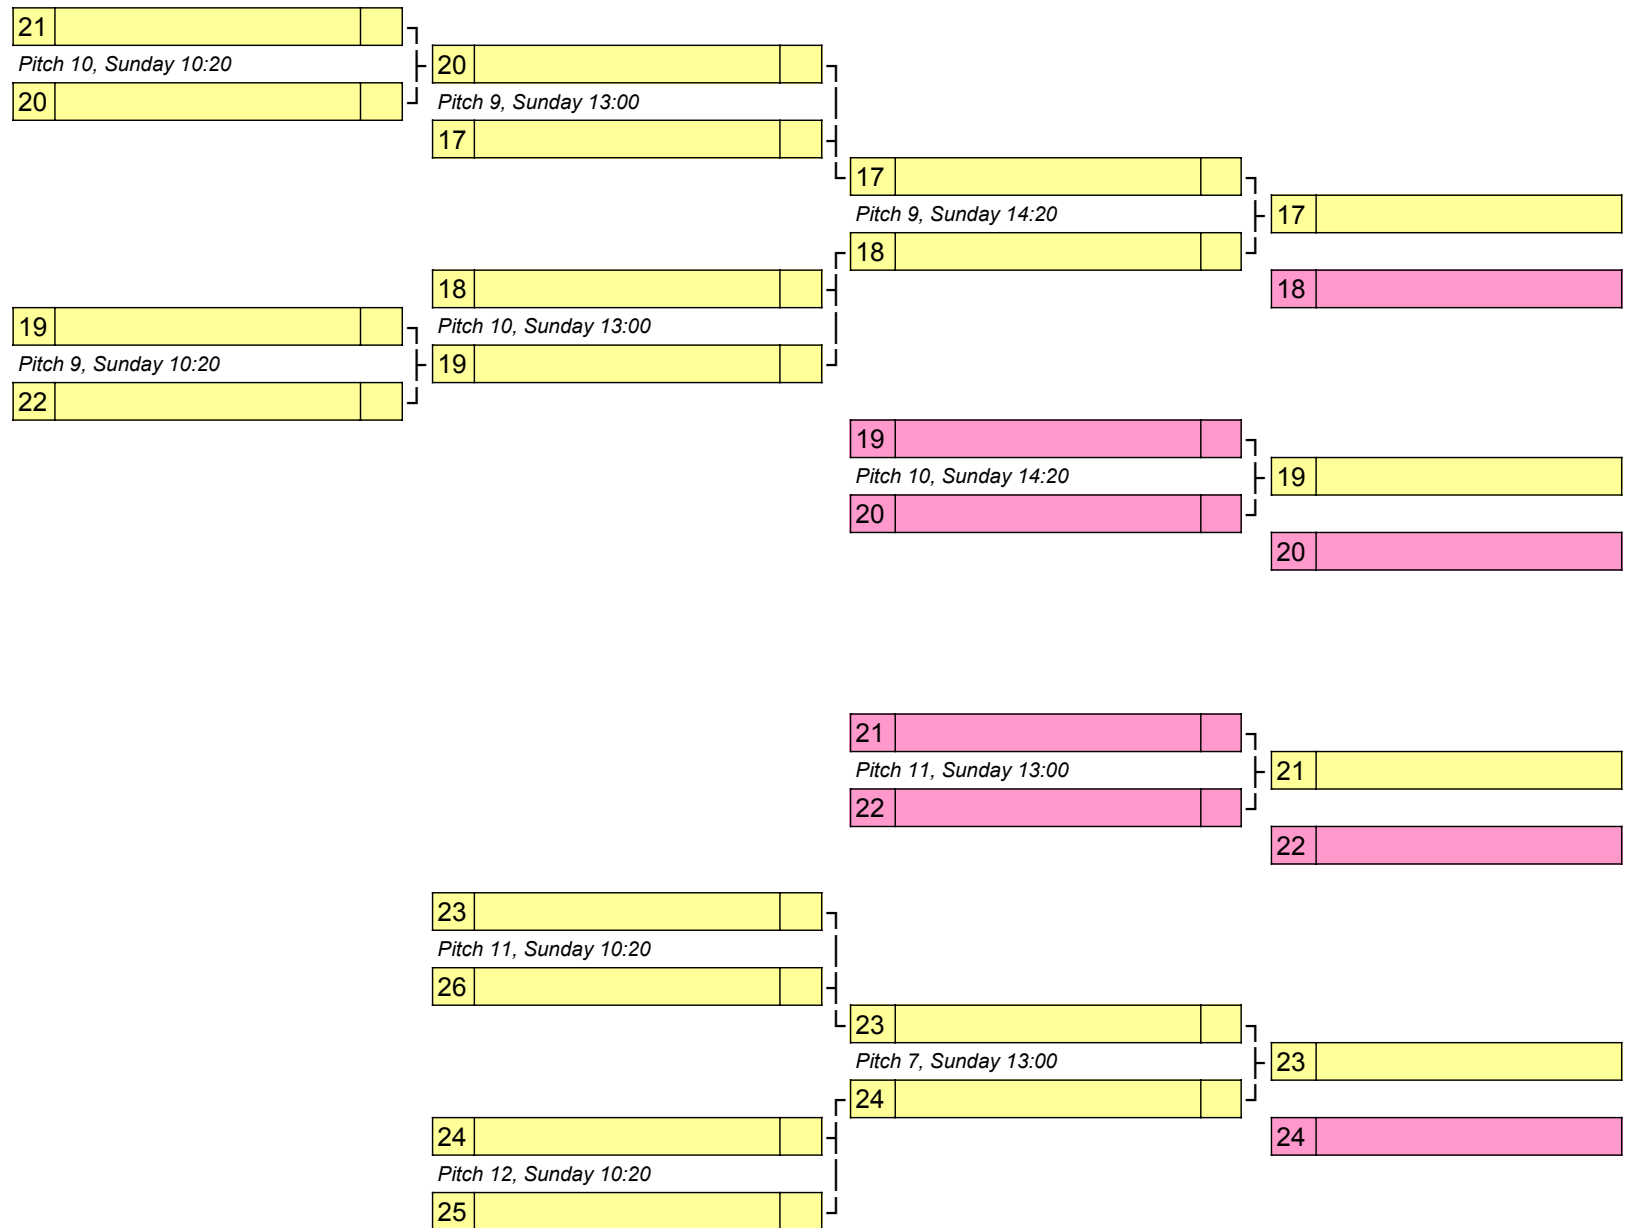

Women's Division 2

Men's Division 3

Formats
Division 1 (Men's & Women's) 4 pools of 4 Crossovers 5-12 Quarter final brackets 1-8, 9-16
Division 2 (Men's) 4 pools of 3 Crossovers 5-12 (i.e. 21-28 overall seeds) and seeding matches 1-4 (17-20) Quarter final bracket for top 8; bottom 4 play round robin (Pool Z)
Division 2 (Women's) 2 pools of 5 Crossovers 3-6 (i.e. 19-22 overall seeds) Brackets for top 4 and bottom 4 plus 5v6 final (21v22 overall seeds)
Division 3 (Men's) 2 pools of 4 Quarter final bracket for all 8 teams (29-36 overall seeds)