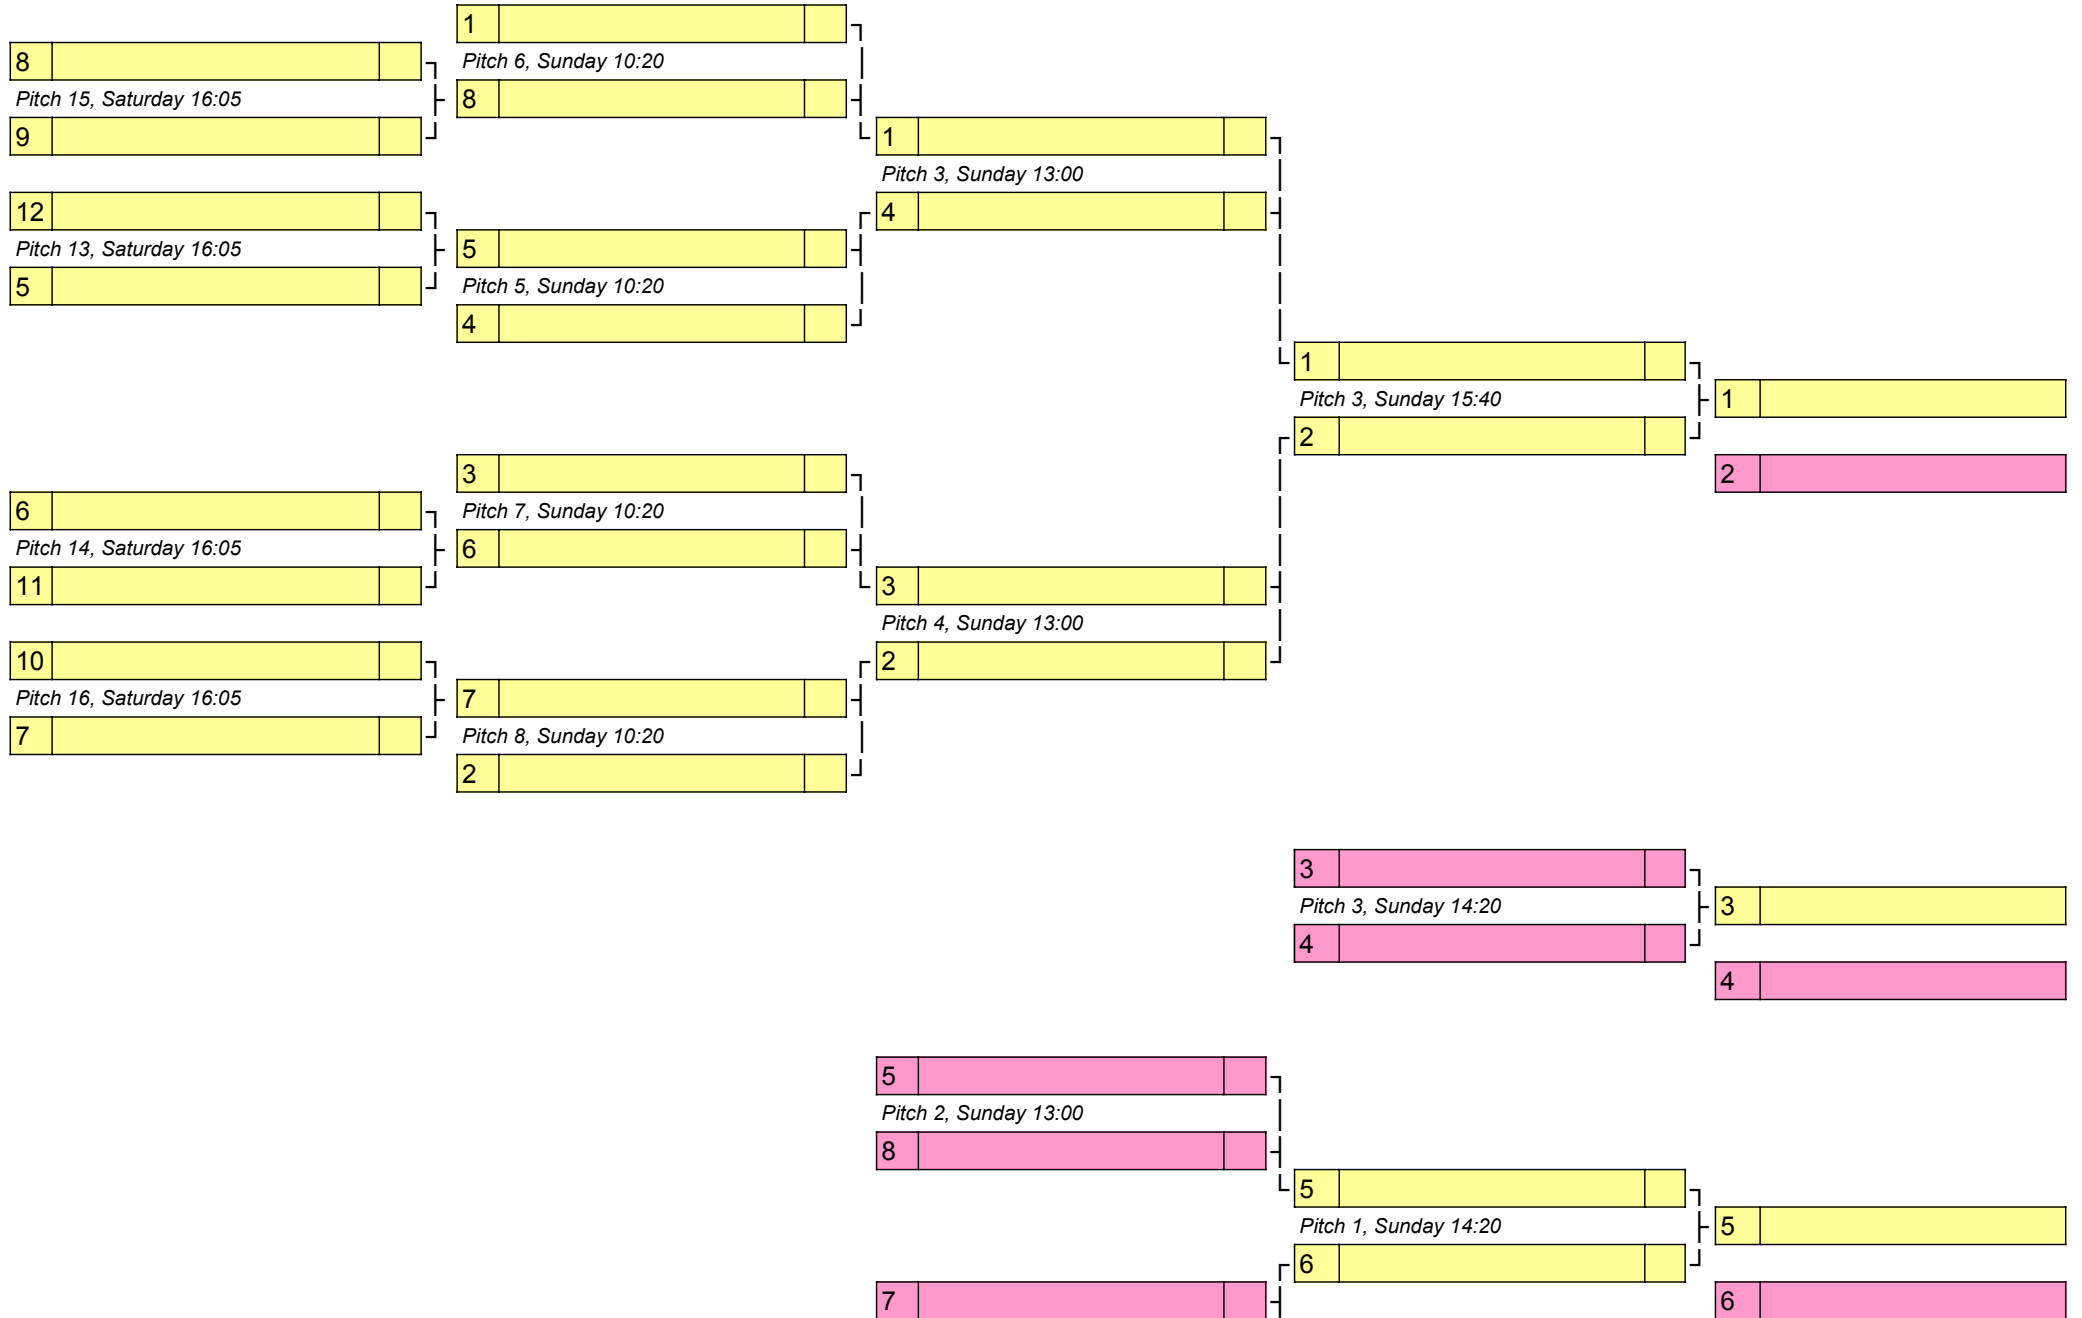

Women's Division 1