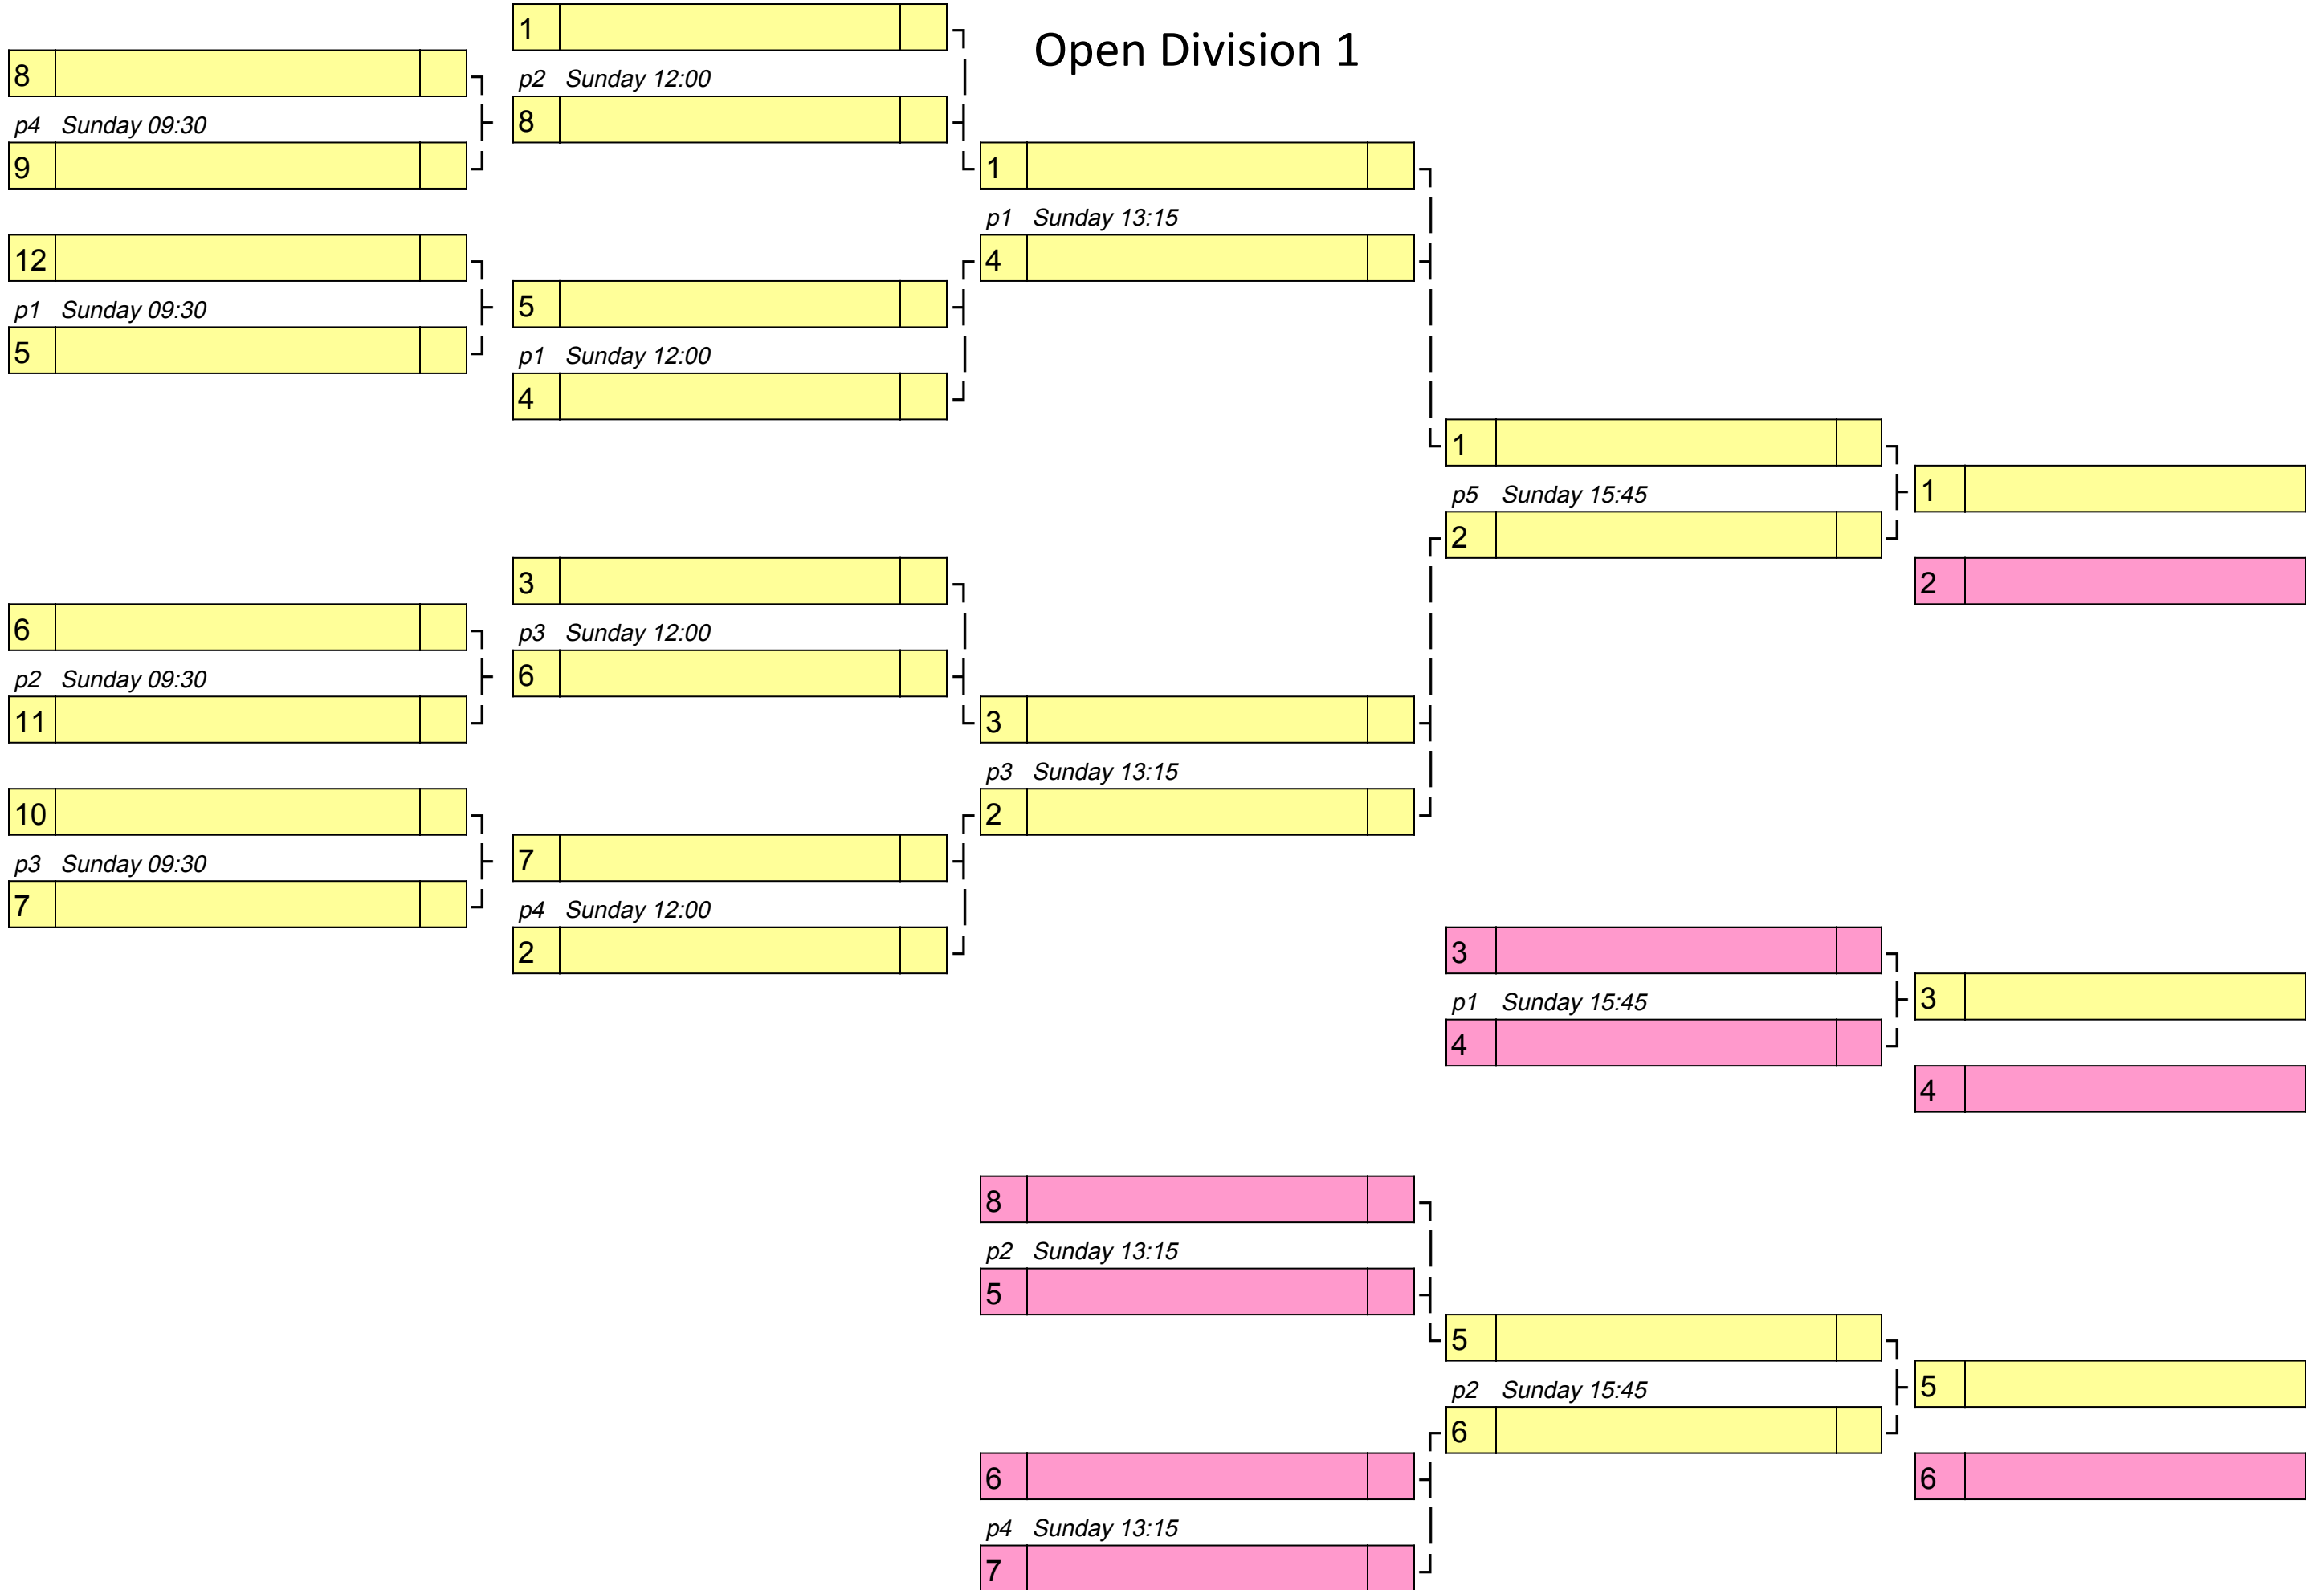

Open Division 1