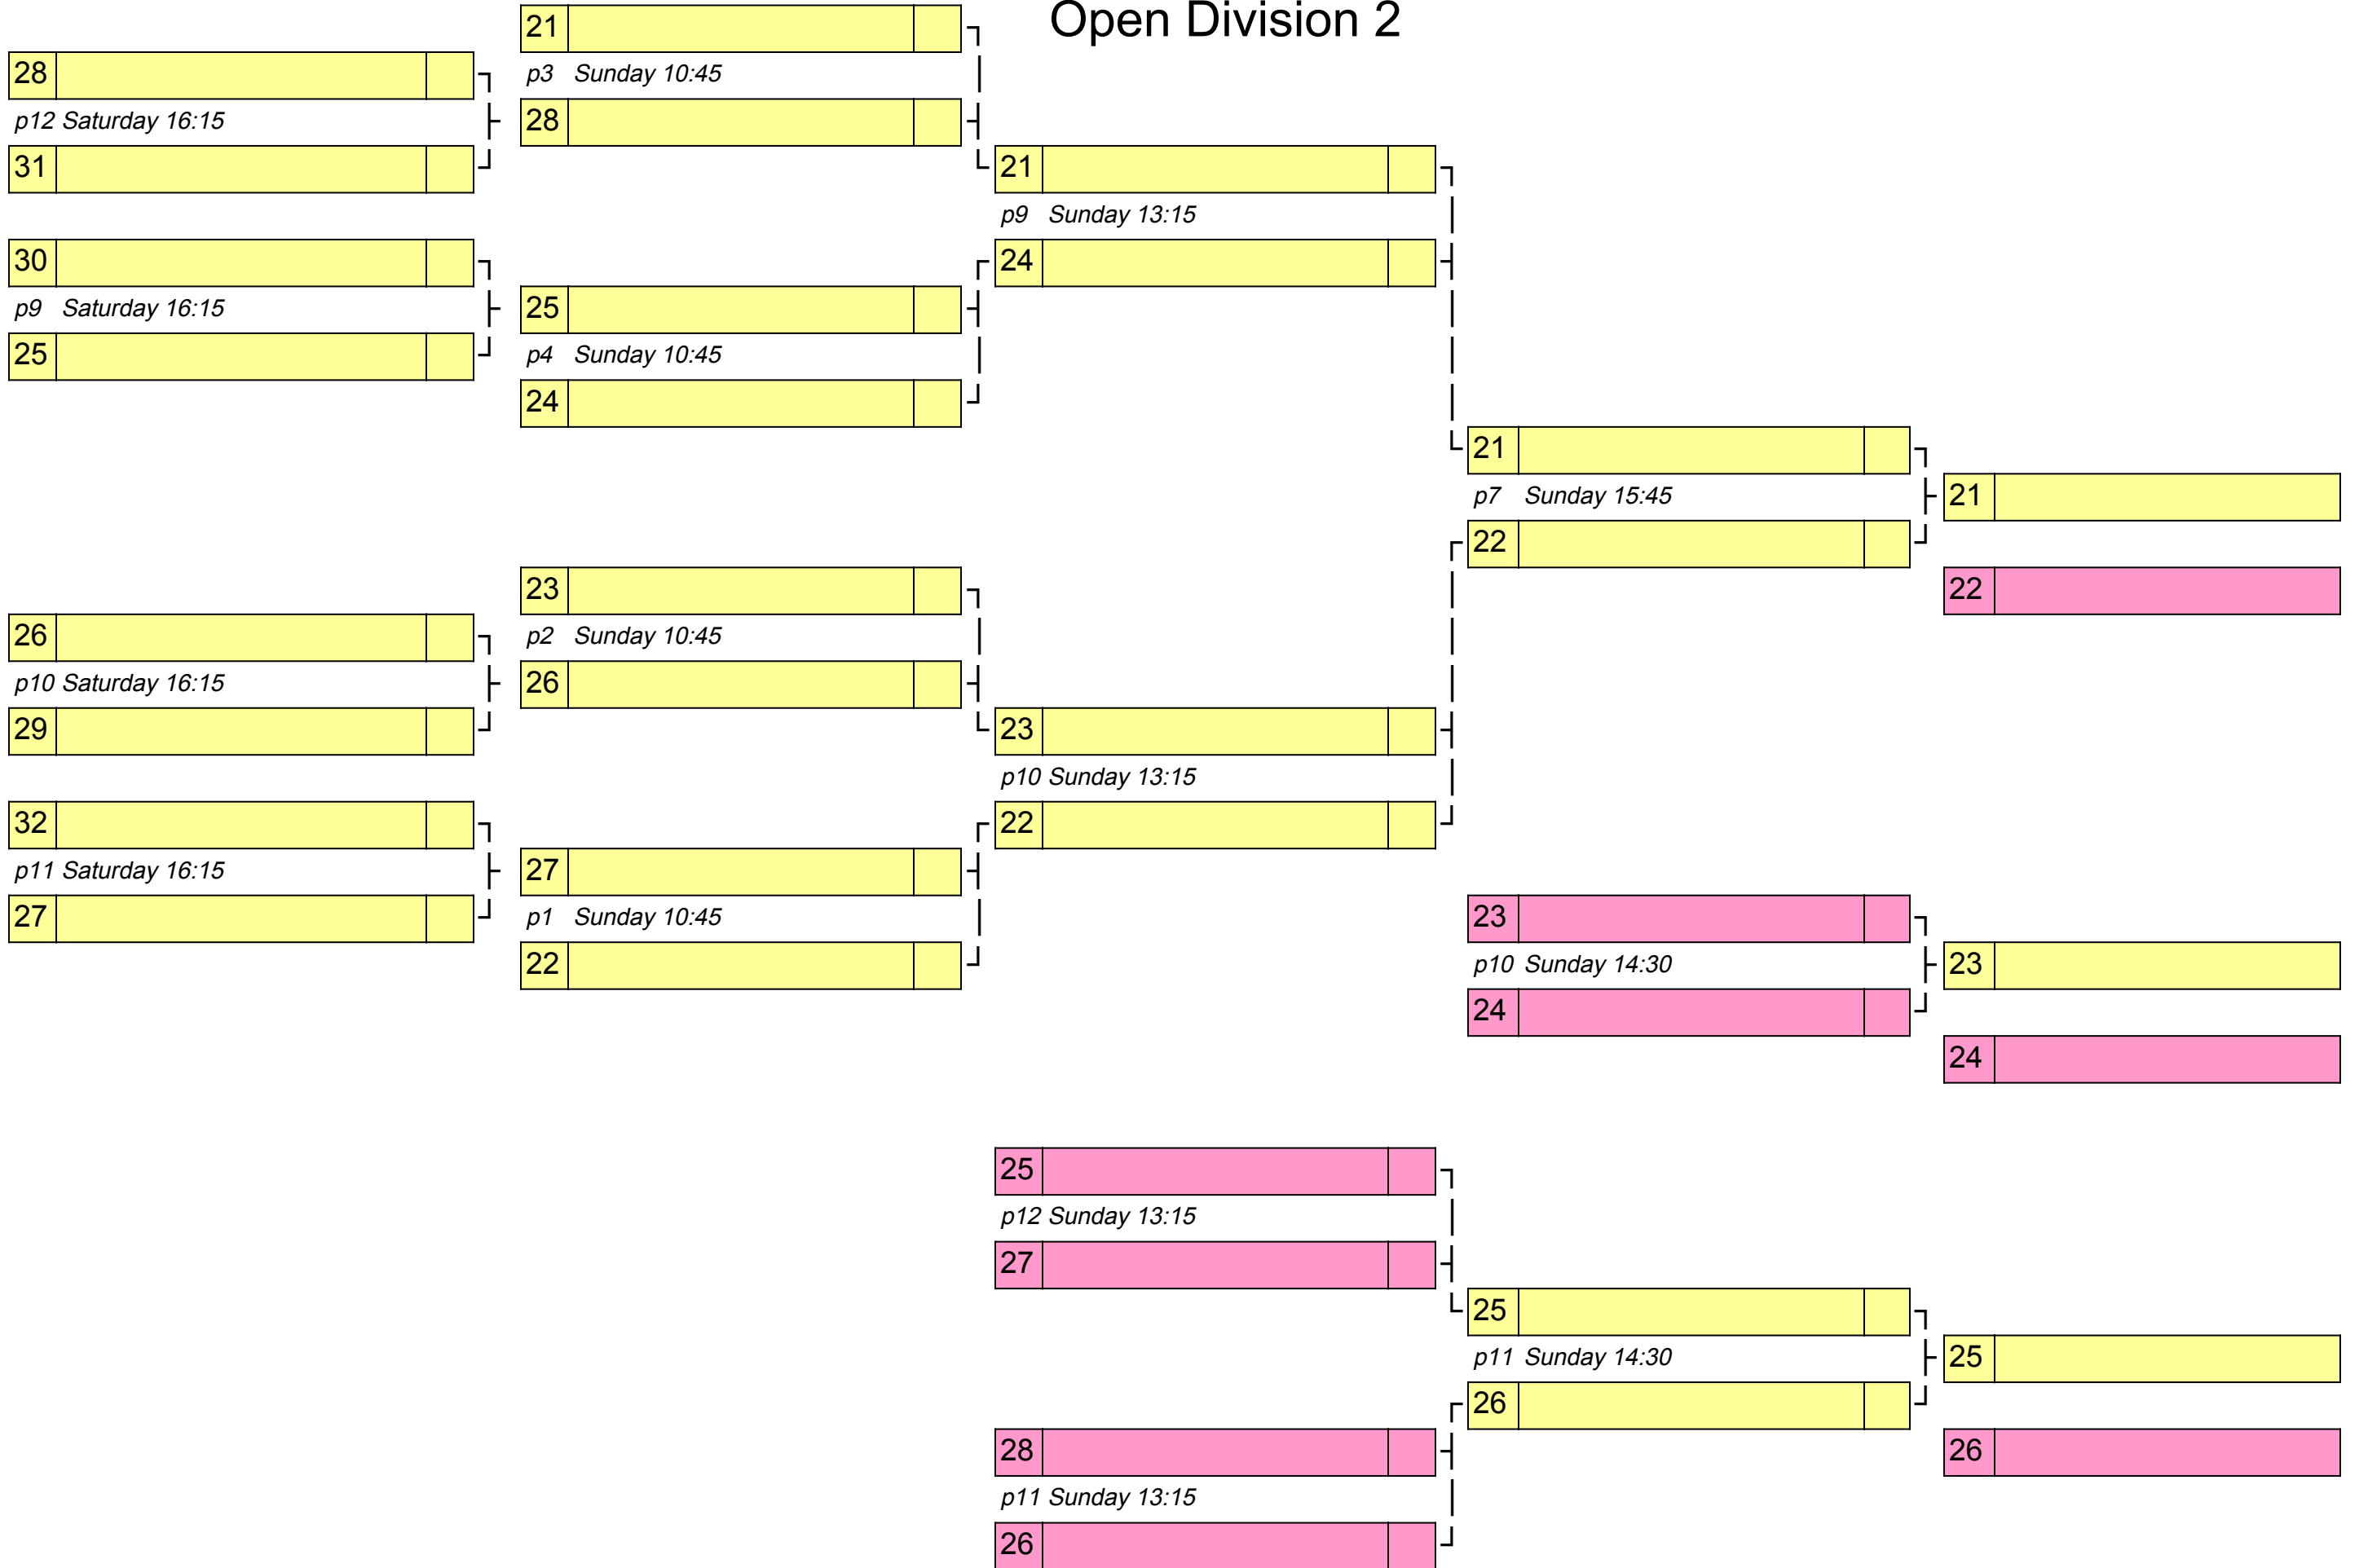

Open Division 2